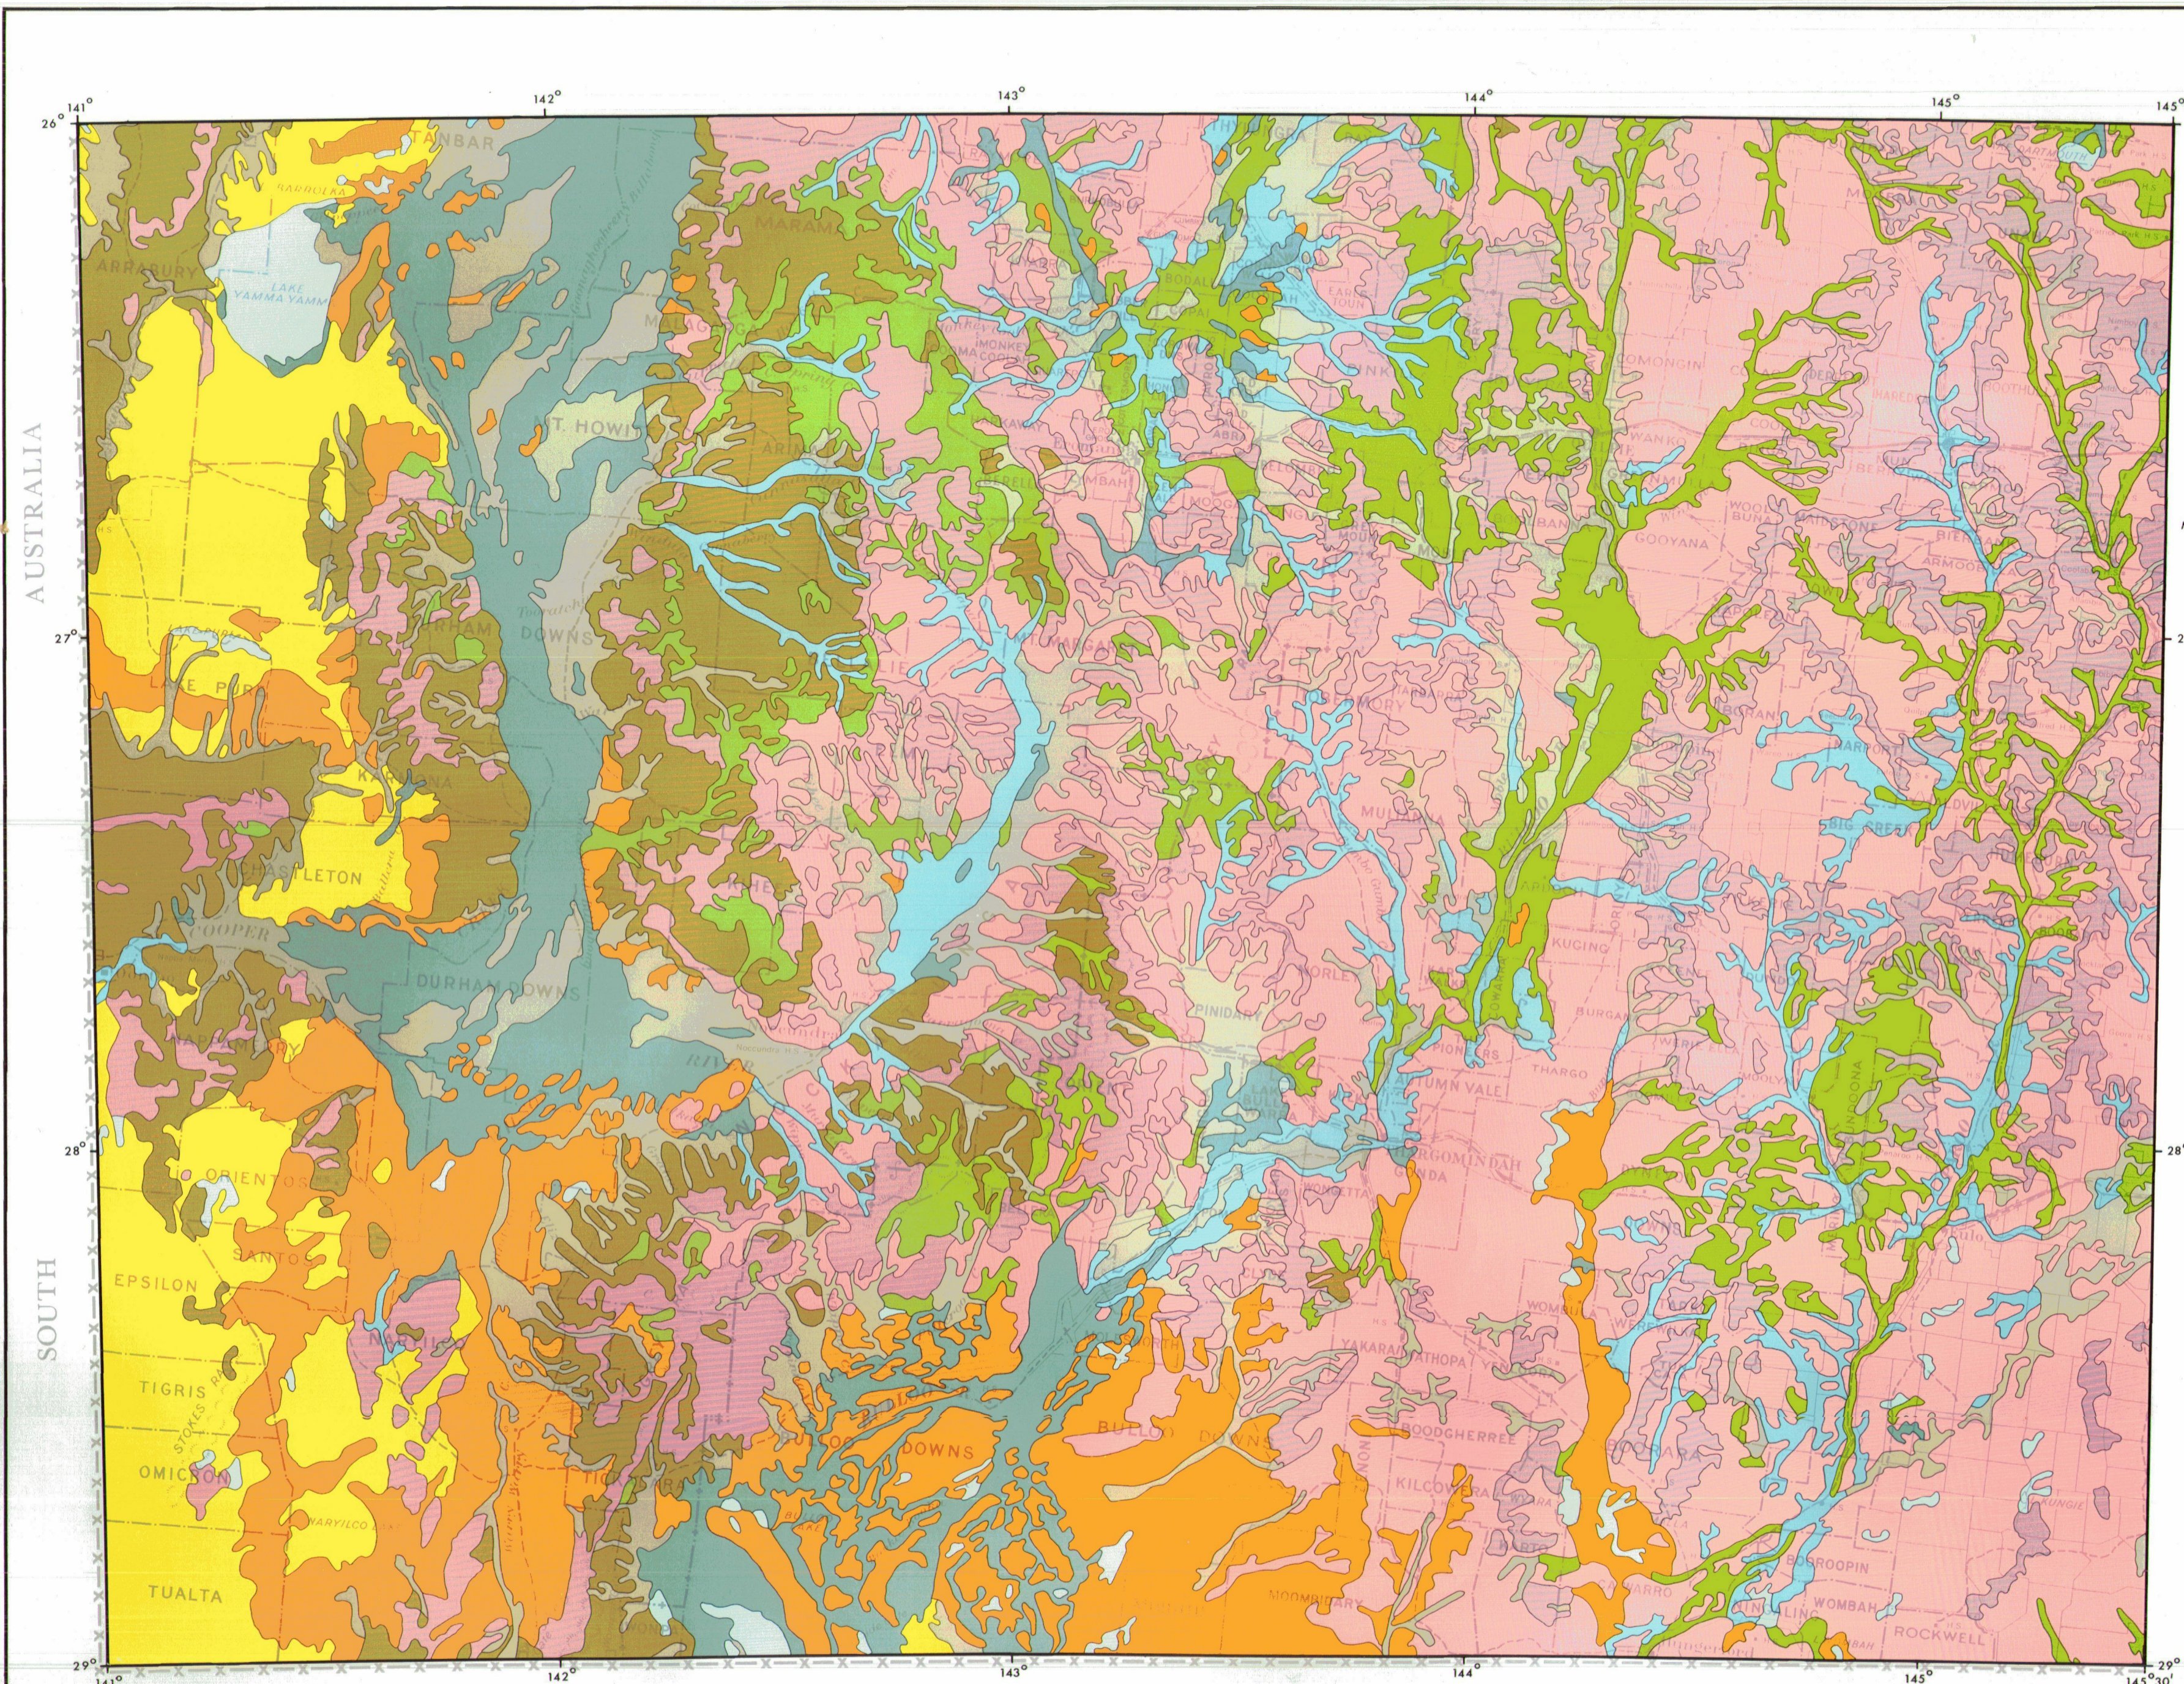

DIVISION OF LAND UTILISATION
QUEENSLAND DEPARTMENT OF PRIMARY INDUSTRIES

WESTERN ARID REGION LAND USE STUDY PART 1

MAJOR VEGETATION GROUPS

by N.M. Dawson and D.E. Boyland.

SCALE 1:1 000 000

LEGEND

Eucalypt associations	Gidgee associations	Mulga associations	Spinifex, / shrub associations	Mitchell grass, short grass, forb associations (undulating downs)	Short grass, forb associations (alluvial country)
Bluebush, / lignum, / herbland complex (channel country)	Acacias, / whitewood herbageous associations	Bastard mulga, / lancewood, / bendee complex	Sparse herbland associations (seasonally dry lakes)	Mitchell grass, short grass, forb associations (undulating downs)	Short grass, forb associations (alluvial country)

Note:- / means with or without.

Boundary of Pastoral District .....
Boundary of Holding .....
Boundary of Pastoral District and Holding .....
Railway .....
Homesteads ..... H.S.
Roads shown thus ..... are access tracks only and not necessarily gazetted roads

Compiled by the Division of Land Utilisation, Queensland Department of Primary Industries.
Cartographic base by the Survey Office, Department of Lands, Brisbane.
Colour separation by the Lithographic Section, Survey Office, Department of Lands, Brisbane.
Printed by the Government Printing Office, Brisbane.

BETOOTA	CANTERBURY	WINDORAH	ADAVALE	AUGATHELLA
CORDILLO	BARROLKA	EROMANGA	QUILPIE	CHARLEVILLE
INNAMINCKA	DURHAM DOWNS	THARGOMINDAH	TOOMPINE	WYANDRA
STRZELECKI	TICKALARA	BULLOO QLD	EULO	CUNNAMULLA
CALLABONNA	MILPARINKA	N.S.W. URISINO	YANTABULLA	ENNGONIA

KEY TO 1:250 000 AREAS