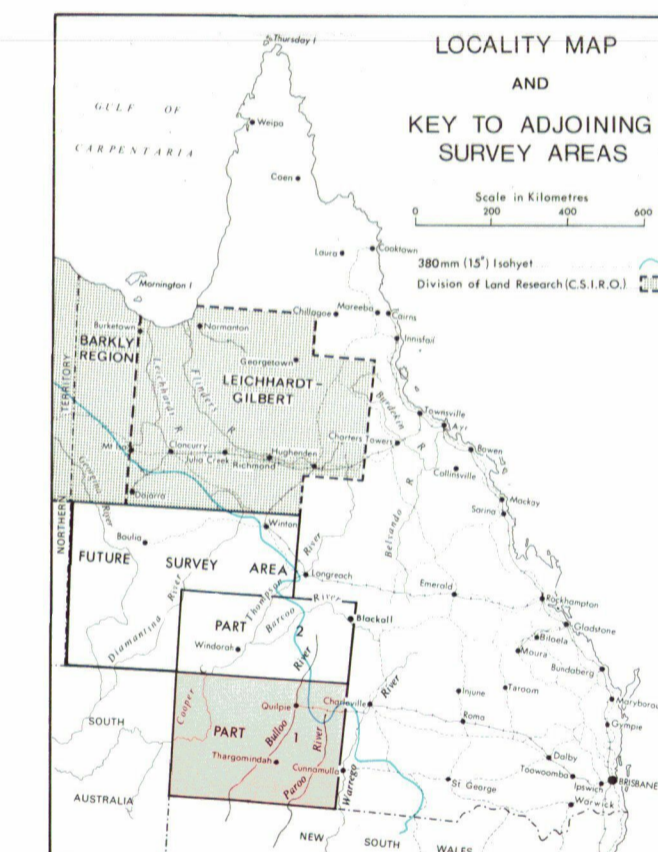

DIVISION OF LAND UTILISATION
QUEENSLAND DEPARTMENT OF PRIMARY INDUSTRIES

WESTERN ARID REGION LAND USE STUDY PART 1

MAJOR VEGETATION GROUPS

by N.M. Dawson and D.E. Boyland.

SCALE 1:1 000 000

LEGEND

Eucalypt associations	Gidgee associations	Mulga associations	Spinifex, / shrub associations	Mitchell grass, short grass, forb associations (undulating downs)	Short grass, forb associations (alluvial country)
Bluebush, / lignum, / herbland complex (channel country)	Acacias, / whitewood herbageous associations	Bastard mulga, / lancewood, / bendee complex	Sparse herbland associations (seasonally dry lakes)	Mitchell grass, short grass, forb associations (undulating downs)	Short grass, forb associations (alluvial country)

Note:- / means with or without.

Boundary of Pastoral District .....
Boundary of Holding .....
Boundary of Pastoral District and Holding .....
Railway .....
Homesteads ..... H.S.
Roads shown thus ..... are access tracks only and not necessarily gazetted roads

Compiled by the Division of Land Utilisation, Queensland Department of Primary Industries.
Cartographic base by the Survey Office, Department of Lands, Brisbane.
Colour separation by the Lithographic Section, Survey Office, Department of Lands, Brisbane.
Printed by the Government Printing Office, Brisbane.

BETOOTA	CANTERBURY	WINDORAH	ADAVALE	AUGATHELLA
CORDILLO	BARROLKA	EROMANGA	QUILPIE	CHARLEVILLE
INNAMINCKA	DURHAM DOWNS	THARGOMINDAH	TOOMPINE	WYANDRA
STRZELECKI	TICKALARA	BULLOO QLD	EULO	CUNNAMULLA
CALLABONNA	MILPARINKA	N.S.W. URISINO	YANTABULLA	ENNGONIA

KEY TO 1:250 000 AREAS