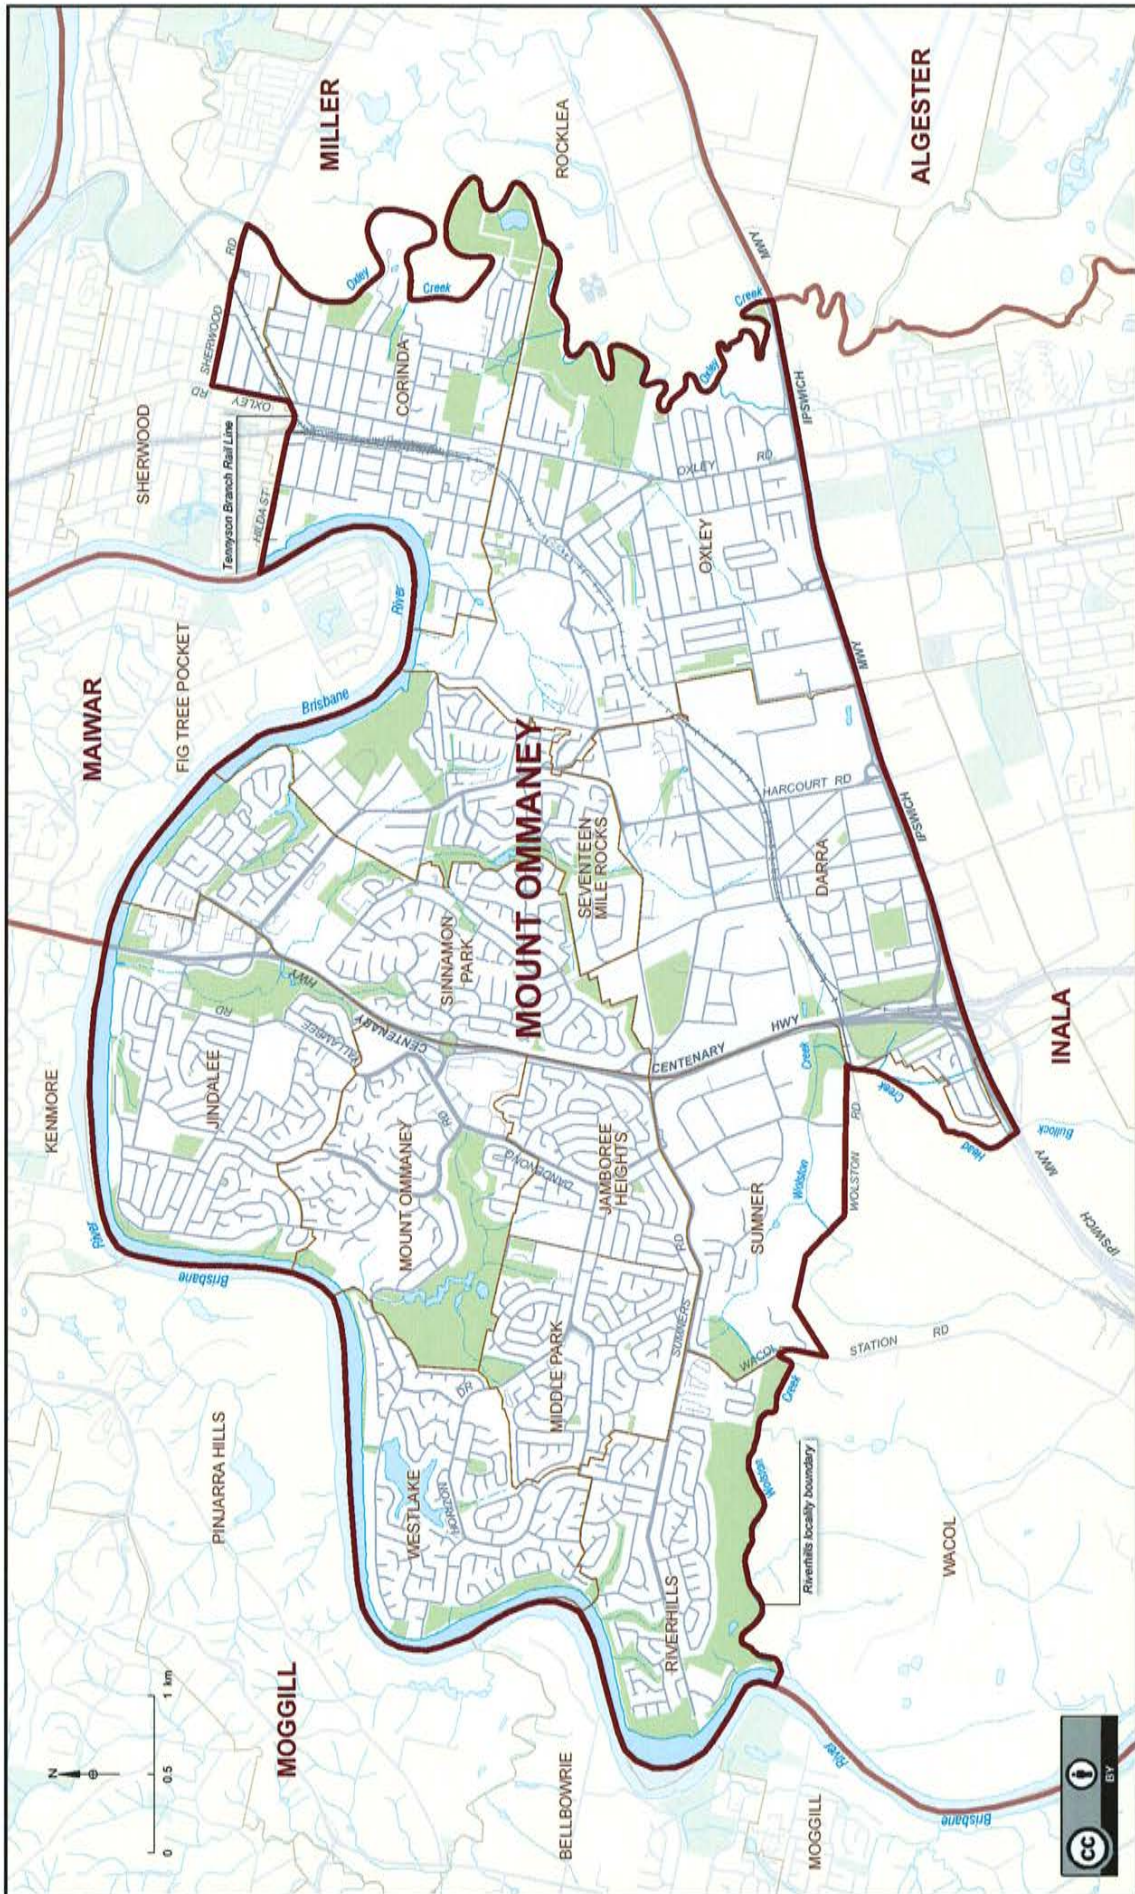

Queensland Electoral Boundaries 2017

Queensland Electoral Boundaries 2017

Queensland Electoral Boundaries 2017

Queensland Electoral Boundaries 2017

© Electoral Commission Queensland 2017. © The State of Queensland (Department of Natural Resources and Mines) 2015. Map drawn by Spatial Vision

Queensland Electoral Boundaries 2017

© Electoral Commission Queensland 2017. © The State of Queensland (Department of Natural Resources and Mines) 2015. Map drawn by Spatial Vision.

Queensland Electoral Boundaries 2017

© Electoral Commission Queensland 2017. © The State of Queensland (Department of Natural Resources and Mines) 2015.

Map drawn by Spatial Vision

Queensland Electoral Boundaries 2017

Map drawn by Spanish Voice
© Electoral Commission Queensland 2017. © The State of Queensland (Department of Natural Resources and Mines) 2015.

Queensland Electoral Boundaries 2017

© Electoral Commission Queensland 2017. © The State of Queensland (Department of Natural Resources and Mines) 2015.

Map drawn by Spatial Vision

Queensland Electoral Boundaries 2017