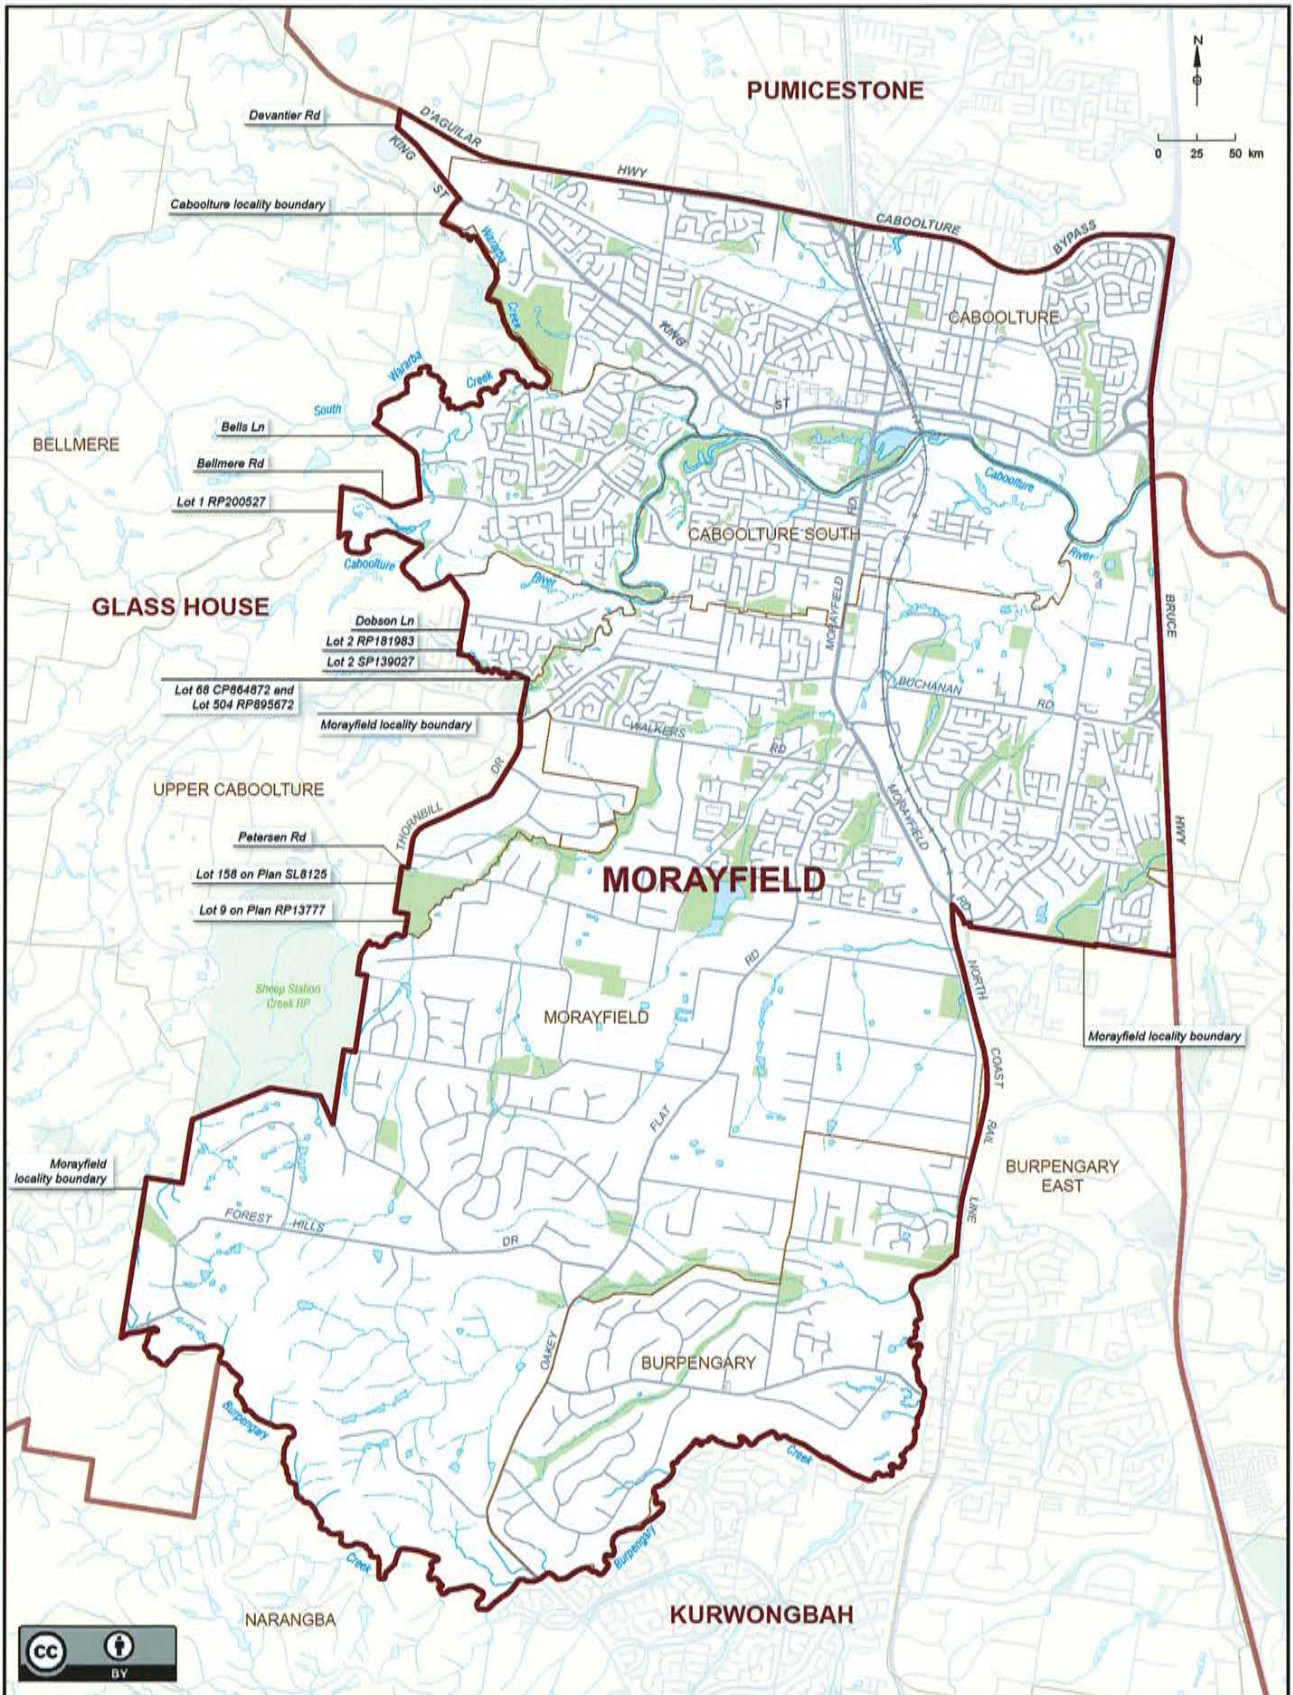

Queensland Electoral Boundaries 2017

Map drawn by Spatial Vision