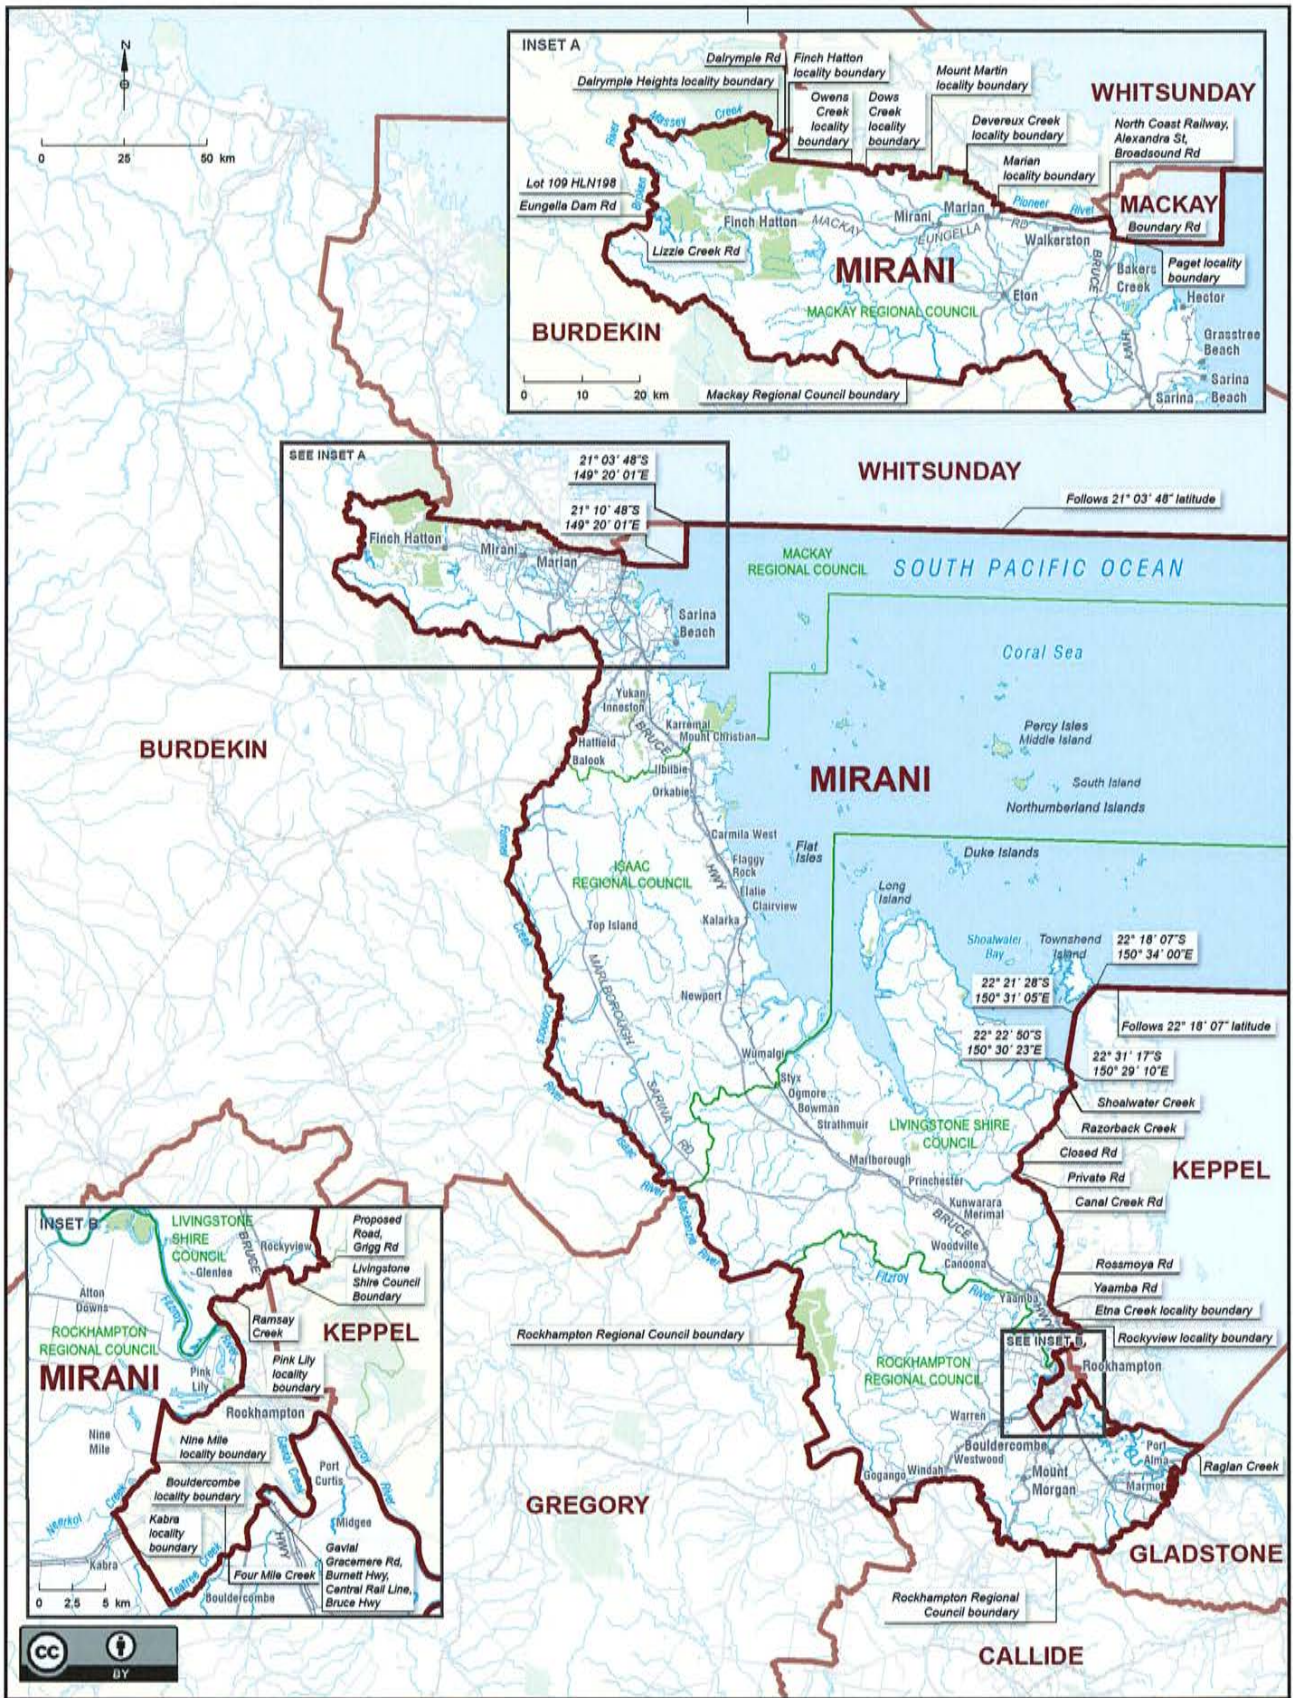

Queensland Electoral Boundaries 2017

Queensland Electoral Boundaries 2017

Queensland Electoral Boundaries 2017

Queensland Electoral Boundaries 2017

© Electoral Commission Queensland 2017. © The State of Queensland (Department of Natural Resources and Mines) 2015. Map drawn by Spatial Vision

Queensland Electoral Boundaries 2017

© Electoral Commission Queensland 2017. © The State of Queensland (Department of Natural Resources and Mines) 2015. Map drawn by Spatial Vision.

Queensland Electoral Boundaries 2017

© Electoral Commission Queensland 2017. © The State of Queensland (Department of Natural Resources and Mines) 2015.

Map drawn by Spatial Vision

Queensland Electoral Boundaries 2017

Map drawn by Spanish Voice
© Electoral Commission Queensland 2017. © The State of Queensland (Department of Natural Resources and Mines) 2015.

Queensland Electoral Boundaries 2017

© Electoral Commission Queensland 2017. © The State of Queensland (Department of Natural Resources and Mines) 2015.

Map drawn by Spatial Vision

Queensland Electoral Boundaries 2017