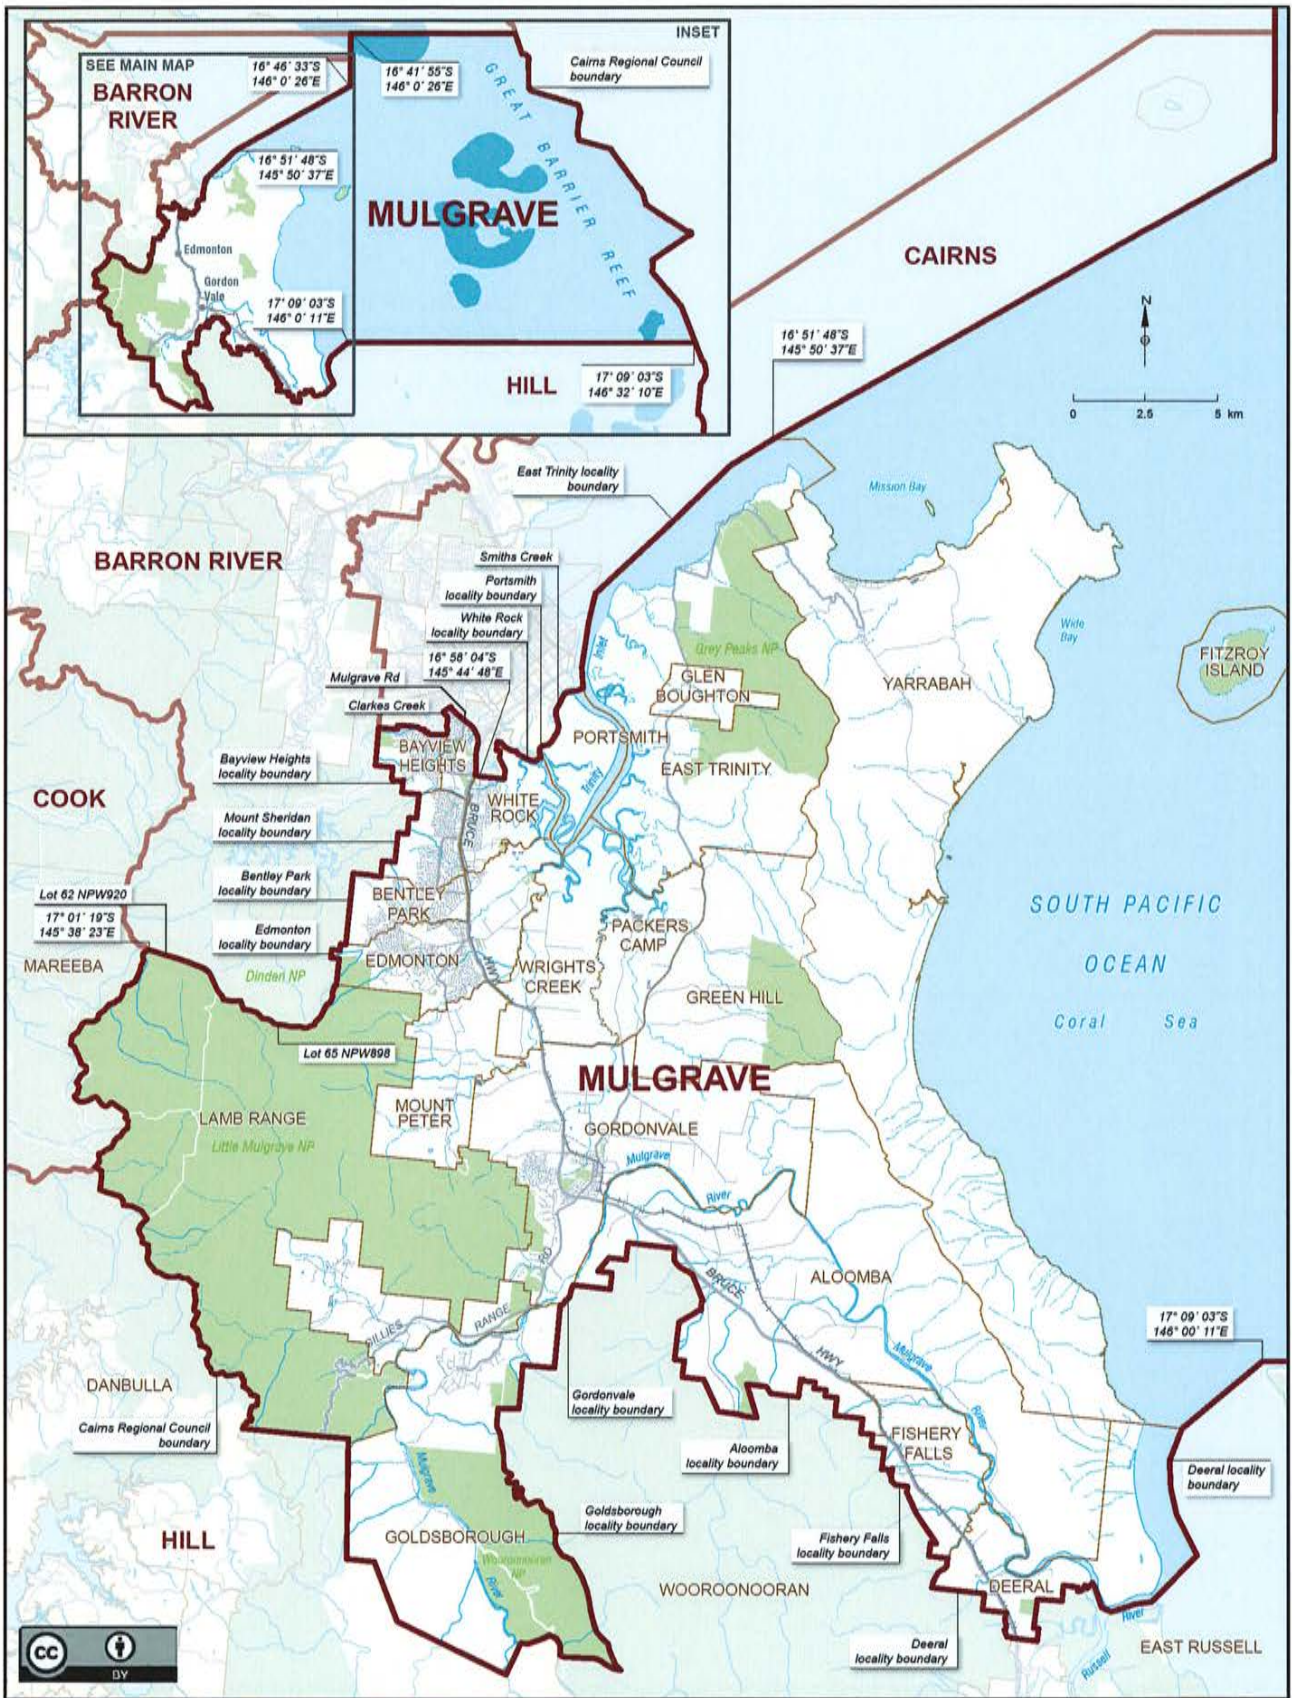

Queensland Electoral Boundaries 2017

© Electoral Commission Queensland 2017. © The State of Queensland (Department of Natural Resources and Mines) 2015. Map drawn by Spatial Vision.

Queensland Electoral Boundaries 2017

© Electoral Commission Queensland 2017. © The State of Queensland (Department of Natural Resources and Mines) 2015.

Map drawn by Spatial Vision

Queensland Electoral Boundaries 2017

Map drawn by Spanish Voice
© Electoral Commission Queensland 2017. © The State of Queensland (Department of Natural Resources and Mines) 2015.

Queensland Electoral Boundaries 2017

© Electoral Commission Queensland 2017. © The State of Queensland (Department of Natural Resources and Mines) 2015.

Map drawn by Spatial Vision

Queensland Electoral Boundaries 2017

© Electoral Commission Queensland 2017. © The State of Queensland (Department of Natural Resources and Mines) 2015. Map drawn by Spatial Vision