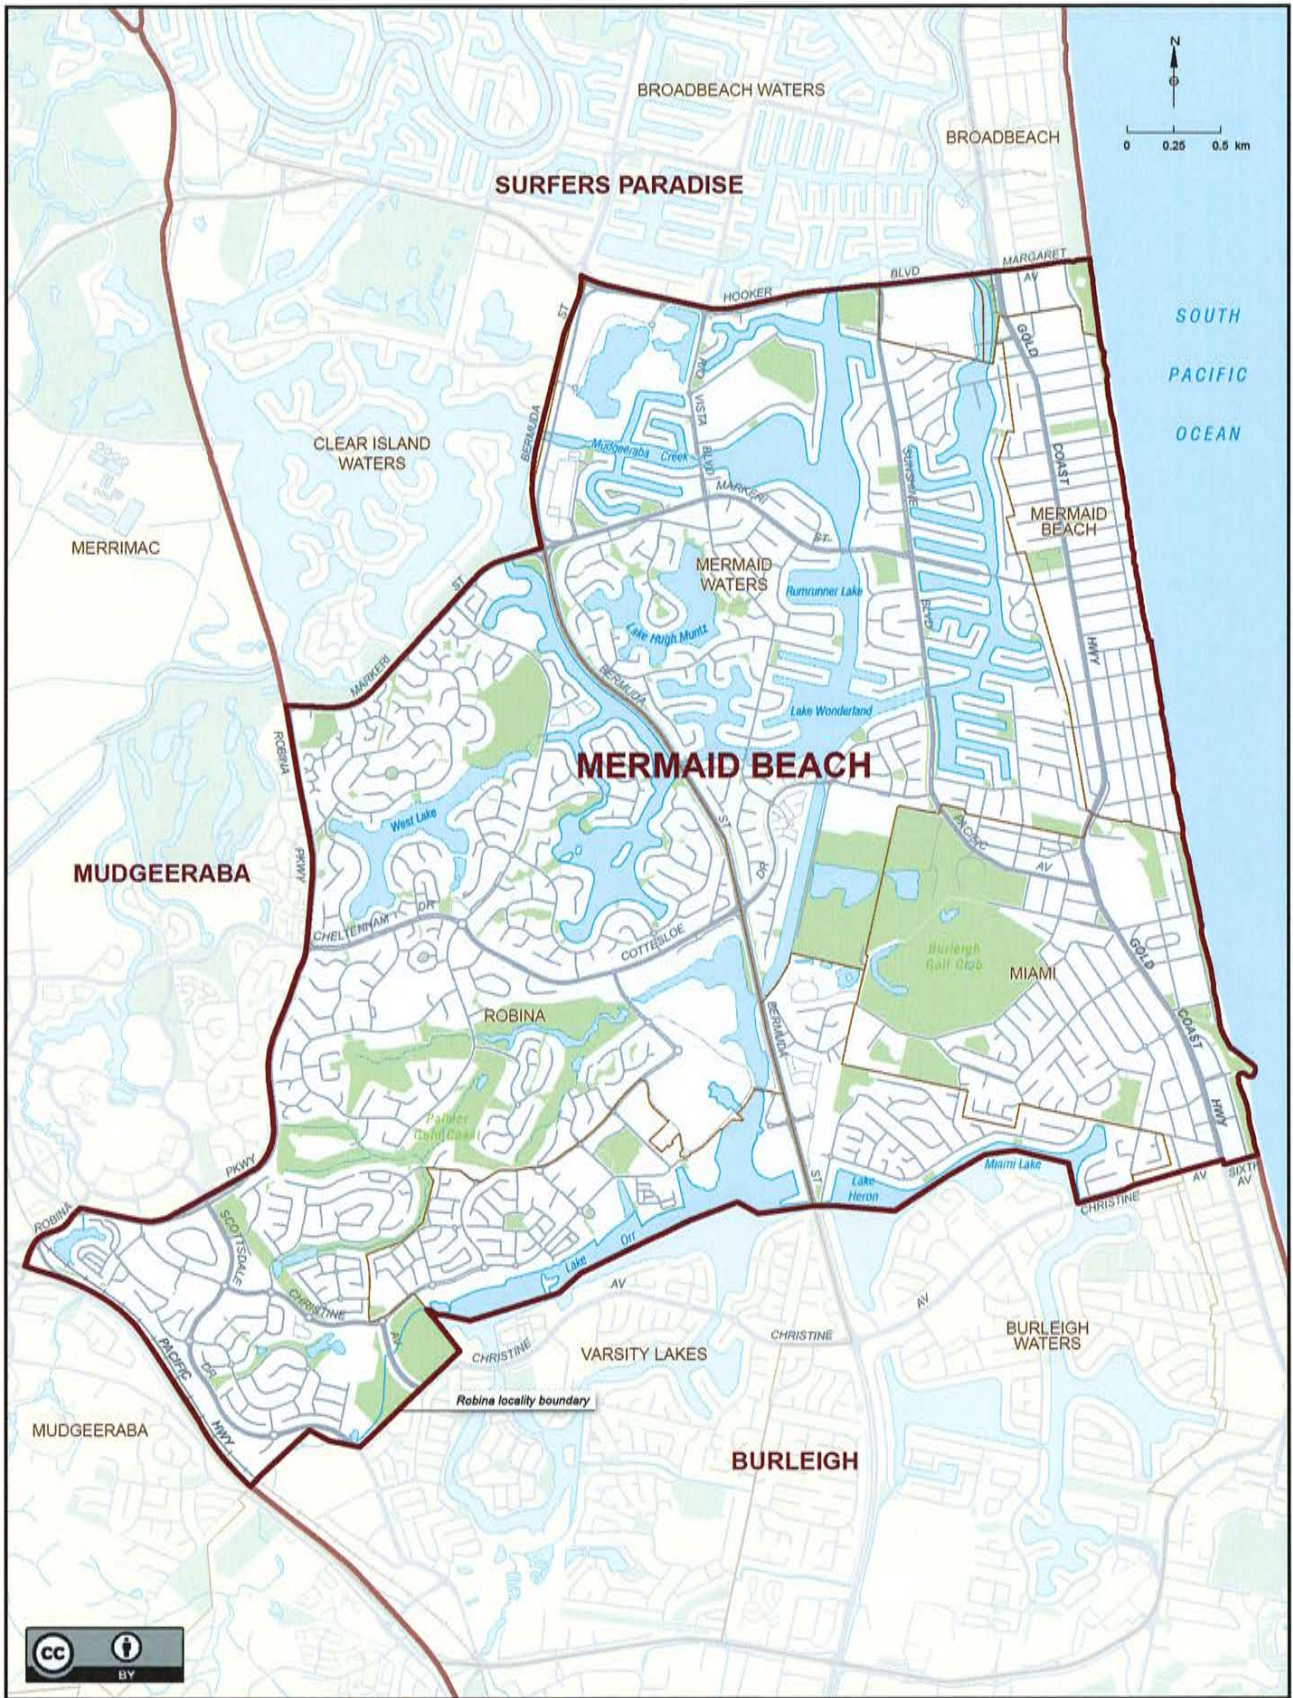

Queensland Electoral Boundaries 2017

Queensland Electoral Boundaries 2017

Queensland Electoral Boundaries 2017

Queensland Electoral Boundaries 2017

© Electoral Commission Queensland 2017. © The State of Queensland (Department of Natural Resources and Mines) 2015. Map drawn by Spatial Vision

Queensland Electoral Boundaries 2017

© Electoral Commission Queensland 2017. © The State of Queensland (Department of Natural Resources and Mines) 2015. Map drawn by Spatial Vision.

Queensland Electoral Boundaries 2017