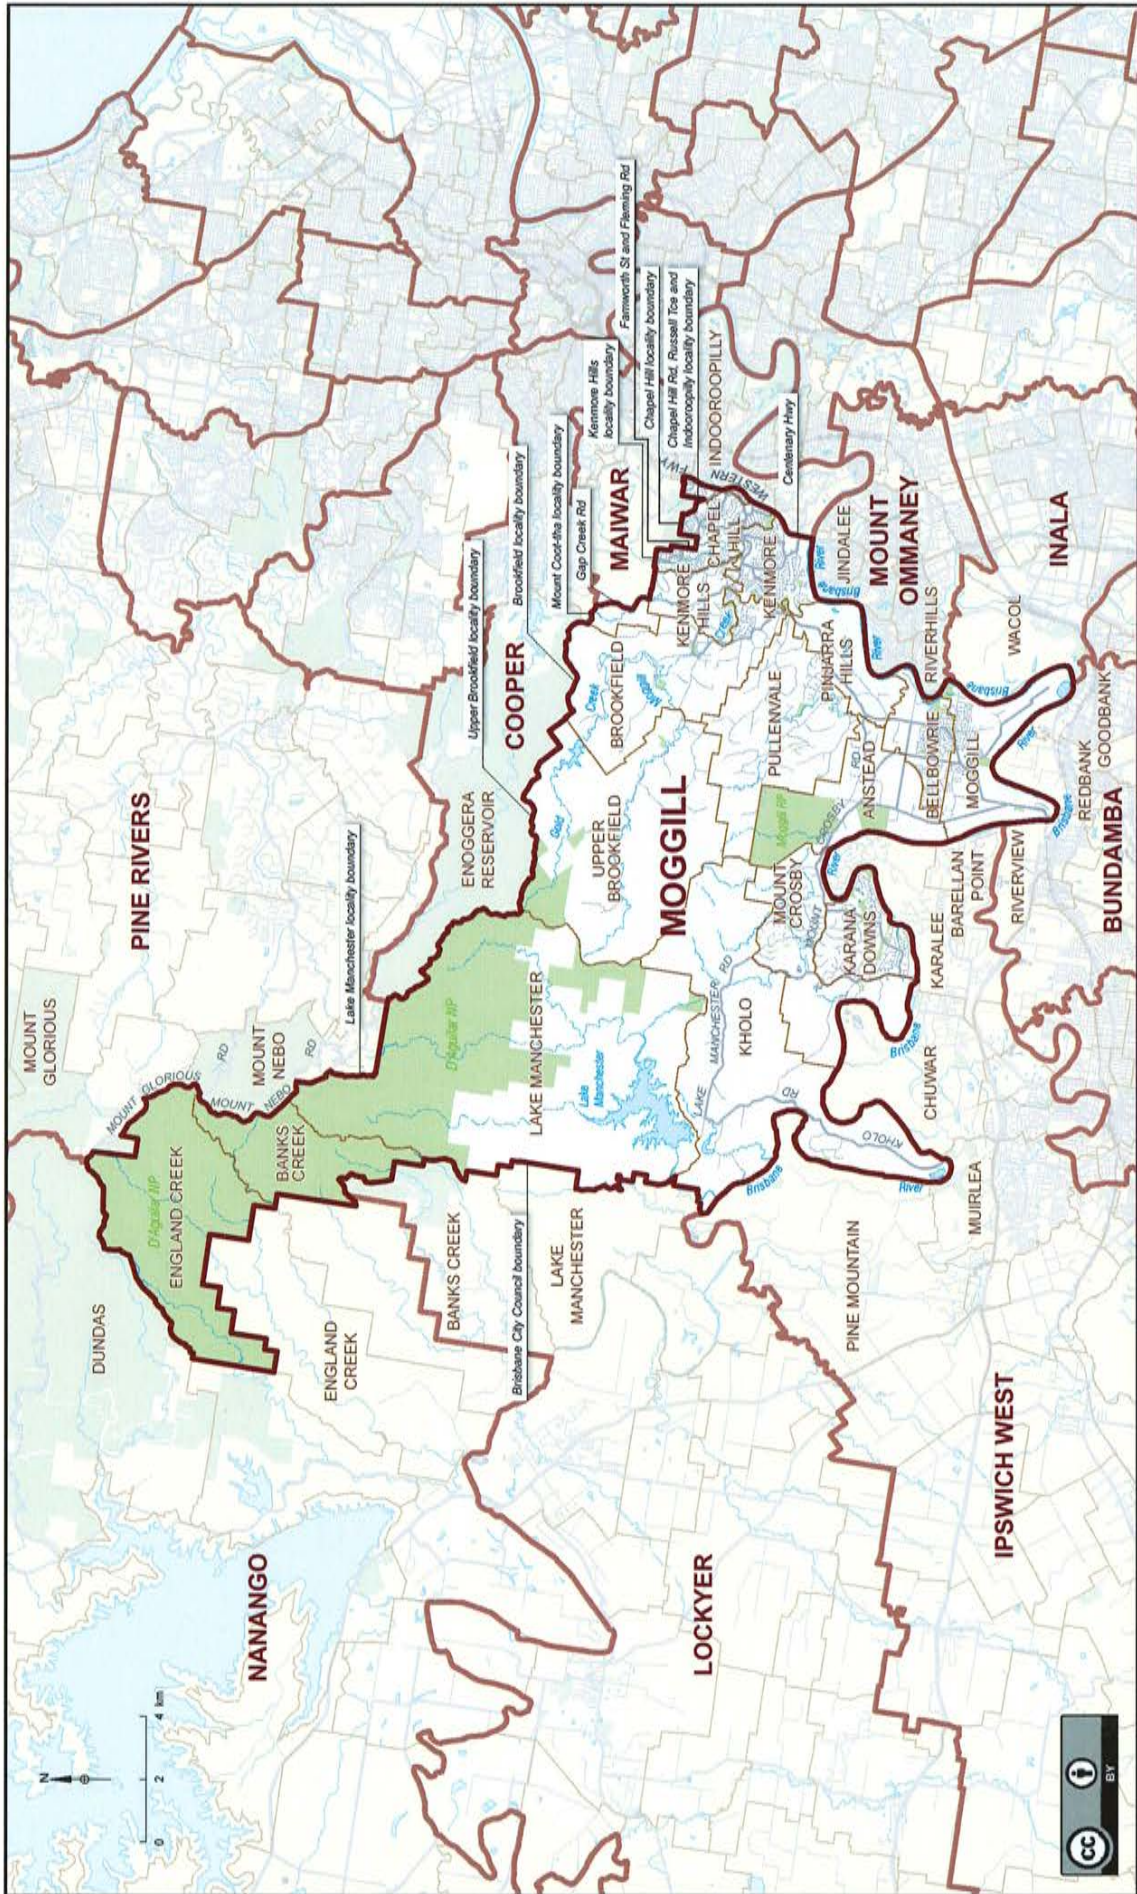

Queensland Electoral Boundaries 2017

Queensland Electoral Boundaries 2017

Queensland Electoral Boundaries 2017

Queensland Electoral Boundaries 2017

© Electoral Commission Queensland 2017. © The State of Queensland (Department of Natural Resources and Mines) 2015. Map drawn by Spatial Vision

Queensland Electoral Boundaries 2017

© Electoral Commission Queensland 2017. © The State of Queensland (Department of Natural Resources and Mines) 2015. Map drawn by Spatial Vision.

Queensland Electoral Boundaries 2017

© Electoral Commission Queensland 2017. © The State of Queensland (Department of Natural Resources and Mines) 2015.

Map drawn by Spatial Vision

Queensland Electoral Boundaries 2017

Map drawn by Spanish Voice
© Electoral Commission Queensland 2017. © The State of Queensland (Department of Natural Resources and Mines) 2015.

Queensland Electoral Boundaries 2017

© Electoral Commission Queensland 2017. © The State of Queensland (Department of Natural Resources and Mines) 2015.

Map drawn by Spatial Vision

Queensland Electoral Boundaries 2017