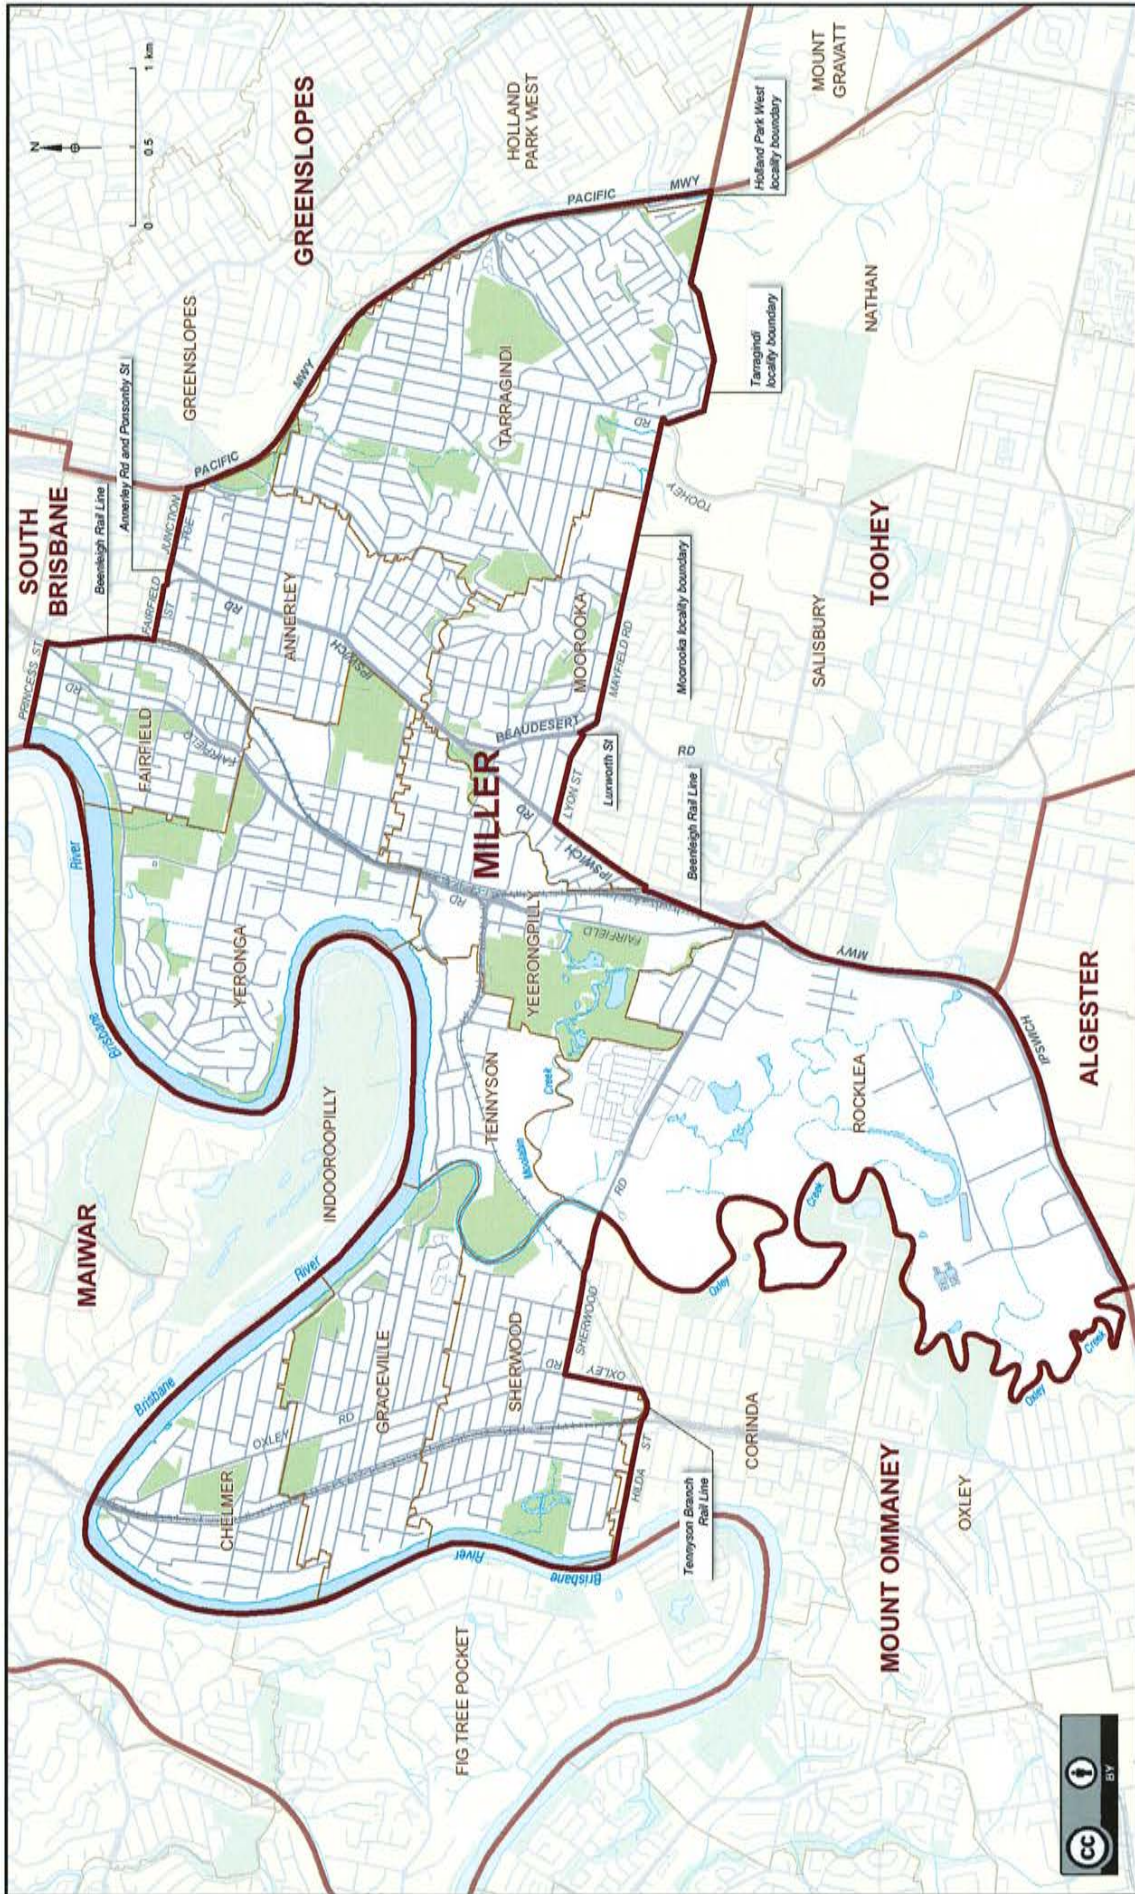

Queensland Electoral Boundaries 2017

Queensland Electoral Boundaries 2017

Queensland Electoral Boundaries 2017

Queensland Electoral Boundaries 2017

© Electoral Commission Queensland 2017. © The State of Queensland (Department of Natural Resources and Mines) 2015. Map drawn by Spatial Vision

Queensland Electoral Boundaries 2017

© Electoral Commission Queensland 2017. © The State of Queensland (Department of Natural Resources and Mines) 2015. Map drawn by Spatial Vision.

Queensland Electoral Boundaries 2017

© Electoral Commission Queensland 2017. © The State of Queensland (Department of Natural Resources and Mines) 2015.

Map drawn by Spatial Vision

Queensland Electoral Boundaries 2017

Map drawn by Spanish Voice
© Electoral Commission Queensland 2017. © The State of Queensland (Department of Natural Resources and Mines) 2015.