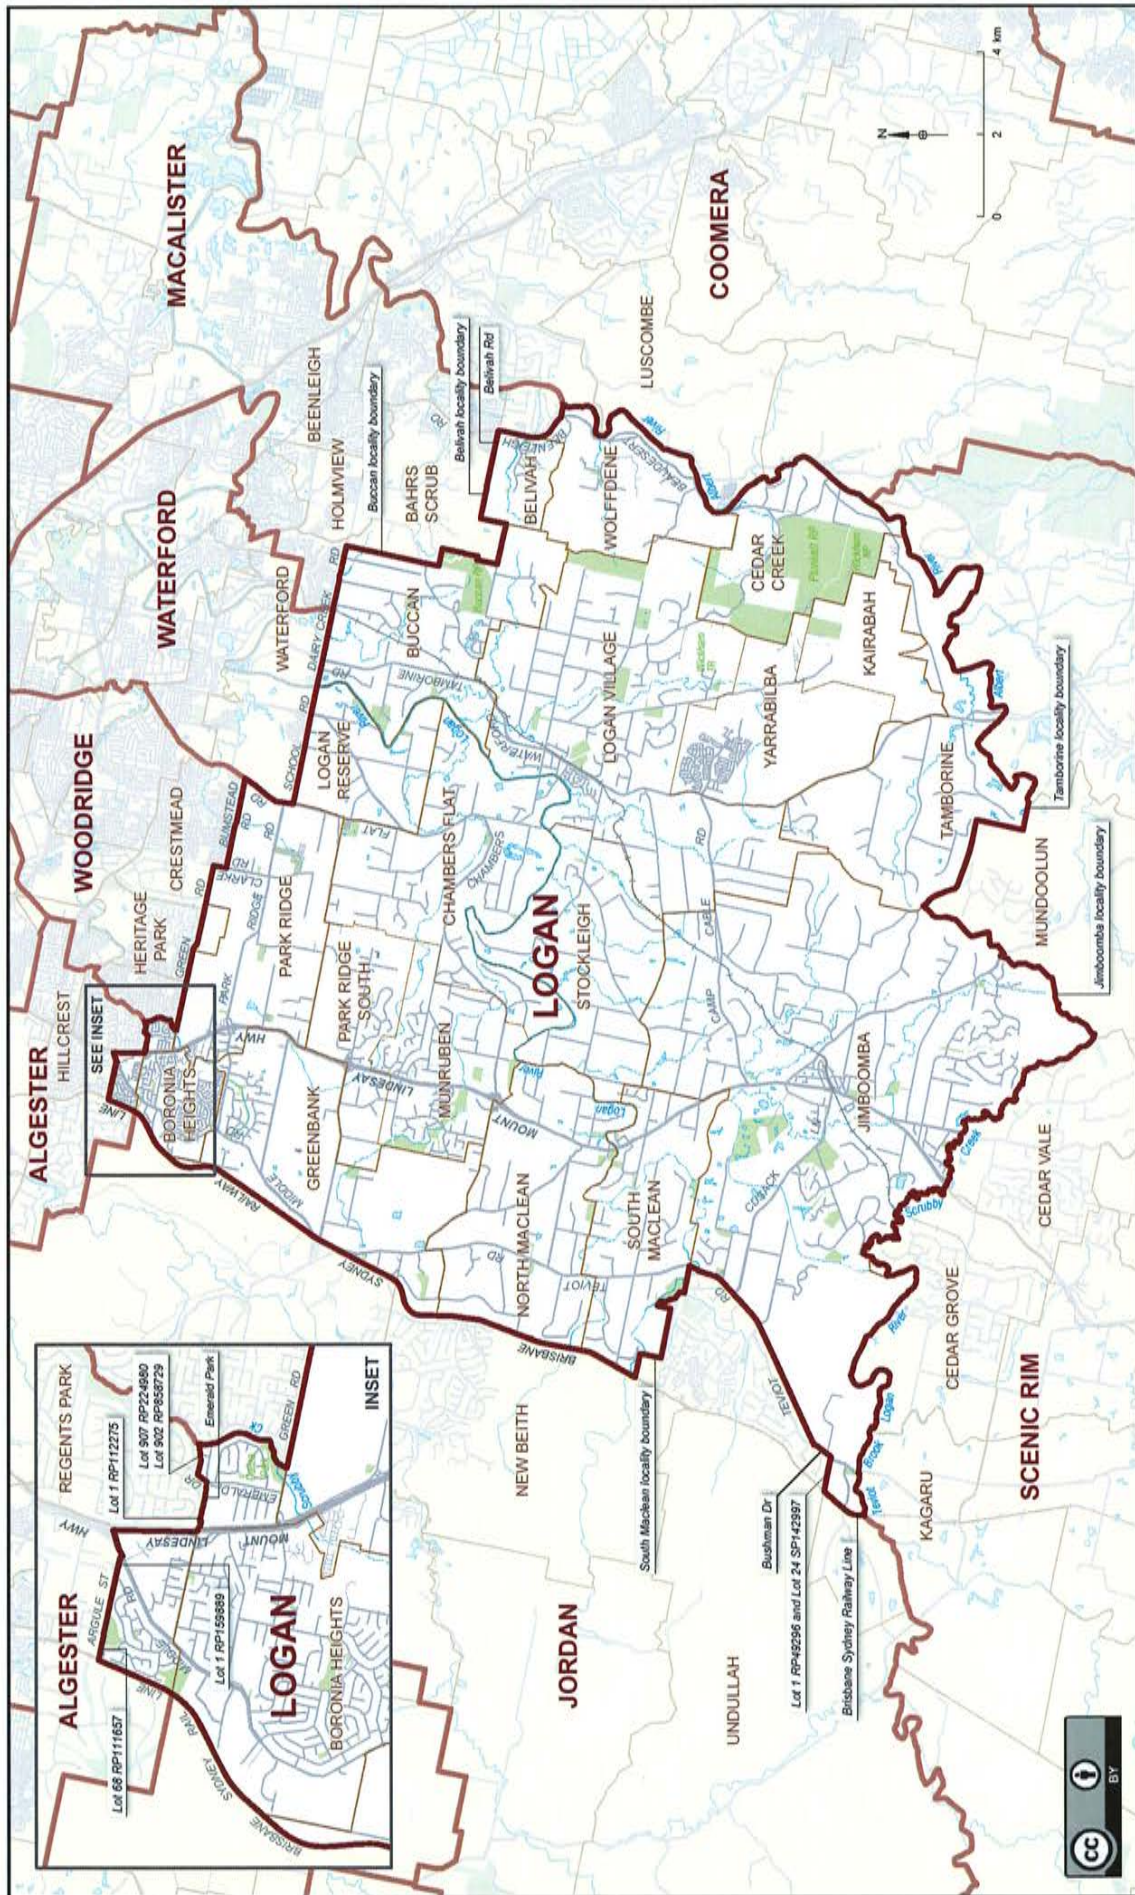

Queensland Electoral Boundaries 2017

© Electoral Commission Queensland 2017. © The State of Queensland (Department of Natural Resources and Mines) 2015.

Map drawn by Spatial Vision

Queensland Electoral Boundaries 2017

Queensland Electoral Boundaries 2017

Electoral Commission Queensland 2017. © The State of Queensland (Department of Natural Resources and Mines) 2015. Map drawn by Spatial Vision

Queensland Electoral Boundaries 2017

Map drawn by Spatial Vision  
© Electoral Commission Queensland 2017. © The State of Queensland (Department of Natural Resources and Mines) 2015.

Queensland Electoral Boundaries 2017

Queensland Electoral Boundaries 2017

Map drawn by Spatial Vision

Queensland Electoral Boundaries 2017

© Electoral Commission Queensland 2017. © The State of Queensland (Department of Natural Resources and Mines) 2015.

Map drawn by Spatial Vision