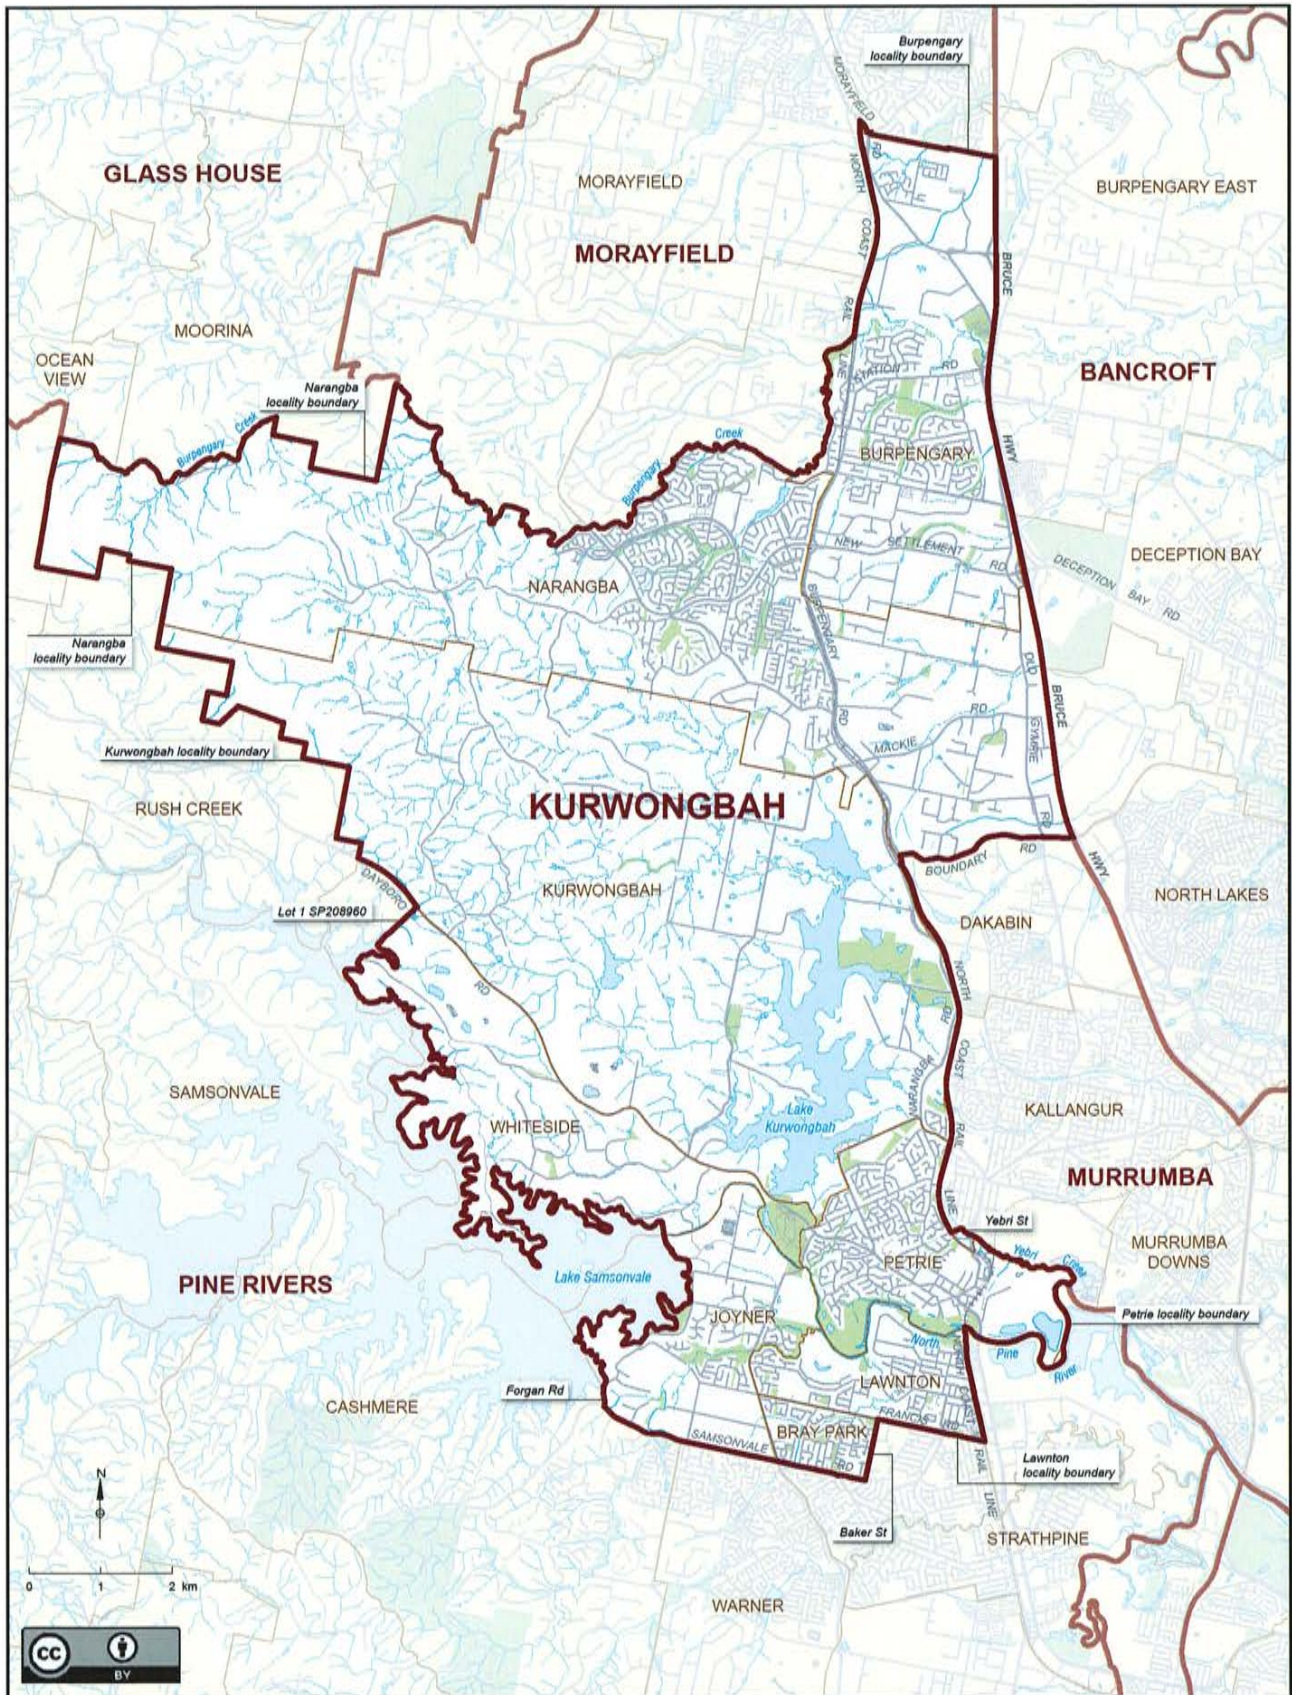

Queensland Electoral Boundaries 2017

© Electoral Commission Queensland 2017. © The State of Queensland (Department of Natural Resources and Mines) 2015.

Map drawn by Spatial Vision

Queensland Electoral Boundaries 2017

Queensland Electoral Boundaries 2017

Electoral Commission Queensland 2017. © The State of Queensland (Department of Natural Resources and Mines) 2015. Map drawn by Spatial Vision

Queensland Electoral Boundaries 2017

Map drawn by Spatial Vision  
© Electoral Commission Queensland 2017. © The State of Queensland (Department of Natural Resources and Mines) 2015.

Queensland Electoral Boundaries 2017

Queensland Electoral Boundaries 2017