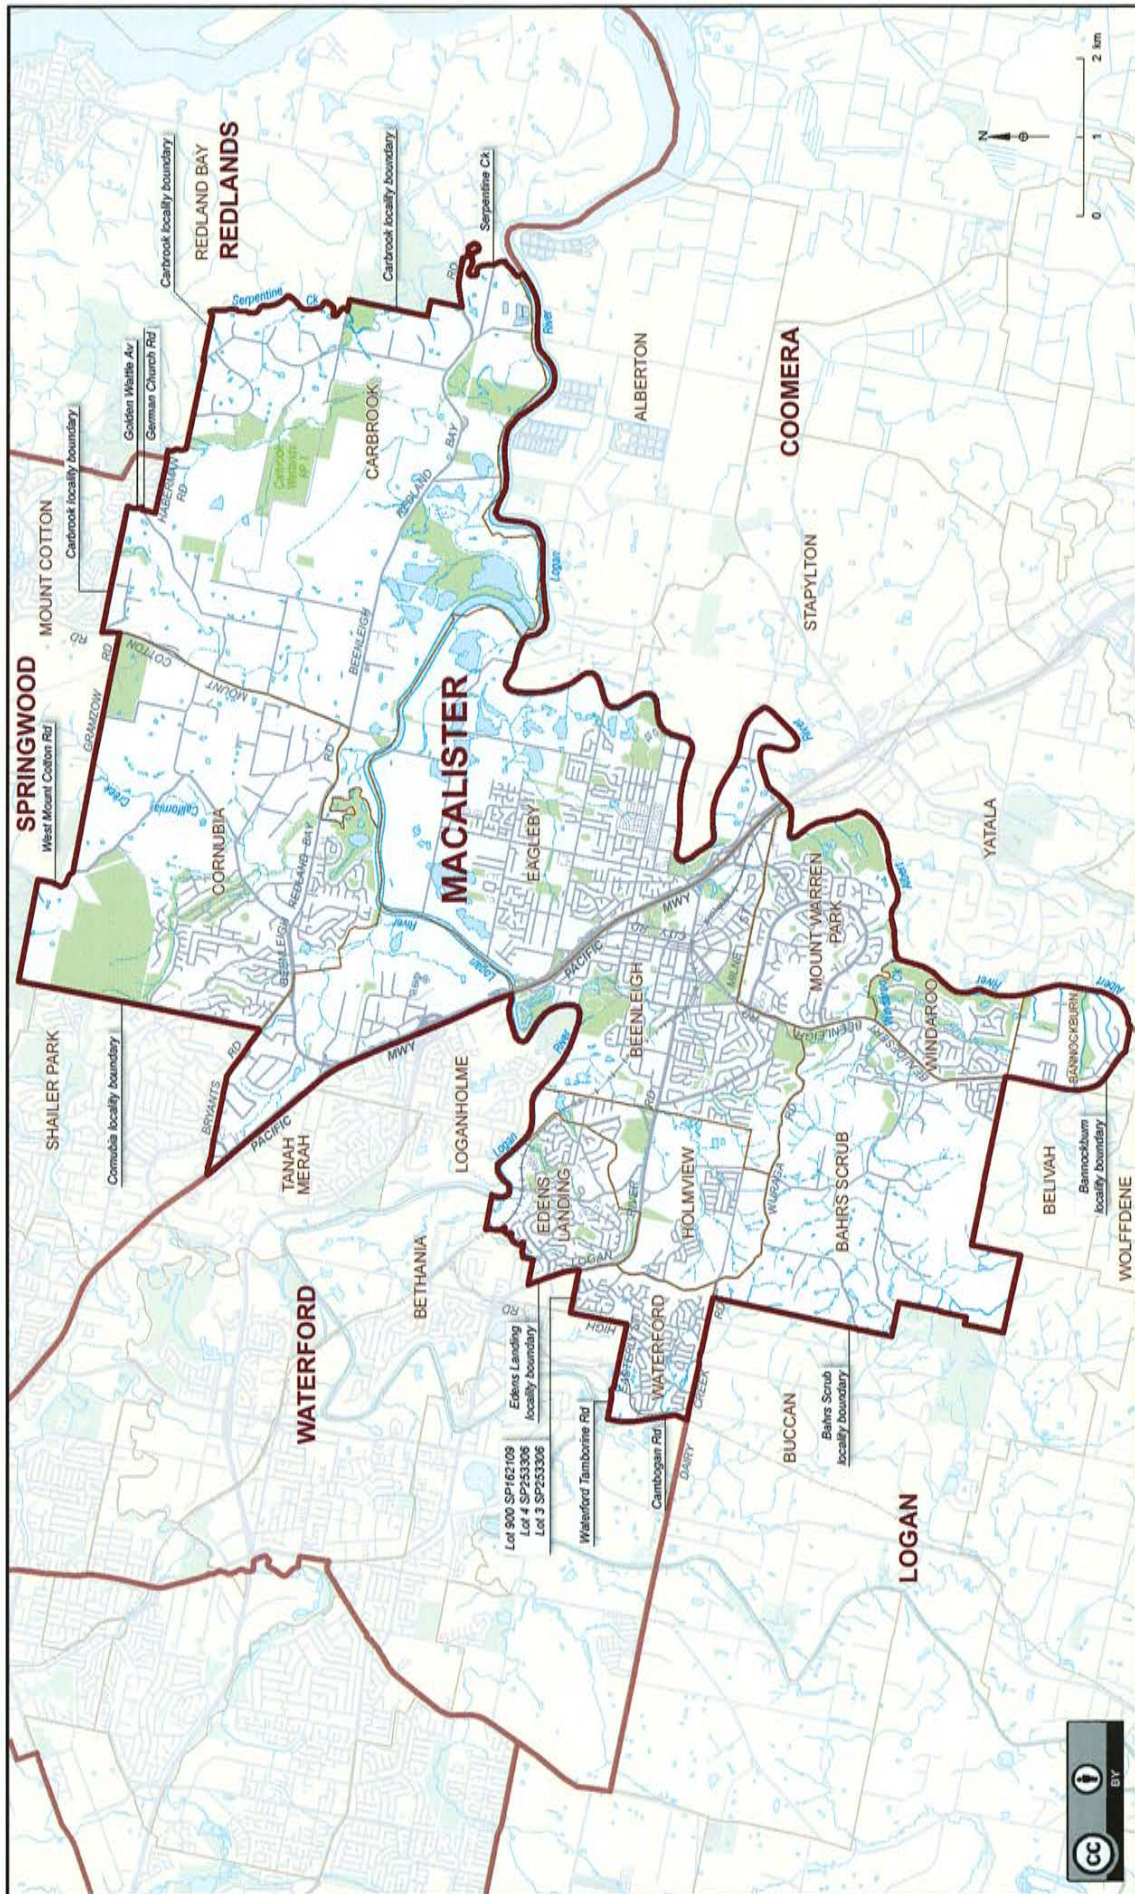

Queensland Electoral Boundaries 2017

© Electoral Commission Queensland 2017. © The State of Queensland (Department of Natural Resources and Mines) 2015.

Map drawn by Spatial Vision

Queensland Electoral Boundaries 2017

Queensland Electoral Boundaries 2017

Electoral Commission Queensland 2017. © The State of Queensland (Department of Natural Resources and Mines) 2015. Map drawn by Spatial Vision

Queensland Electoral Boundaries 2017

Map drawn by Spatial Vision  
© Electoral Commission Queensland 2017. © The State of Queensland (Department of Natural Resources and Mines) 2015.

Queensland Electoral Boundaries 2017

Queensland Electoral Boundaries 2017