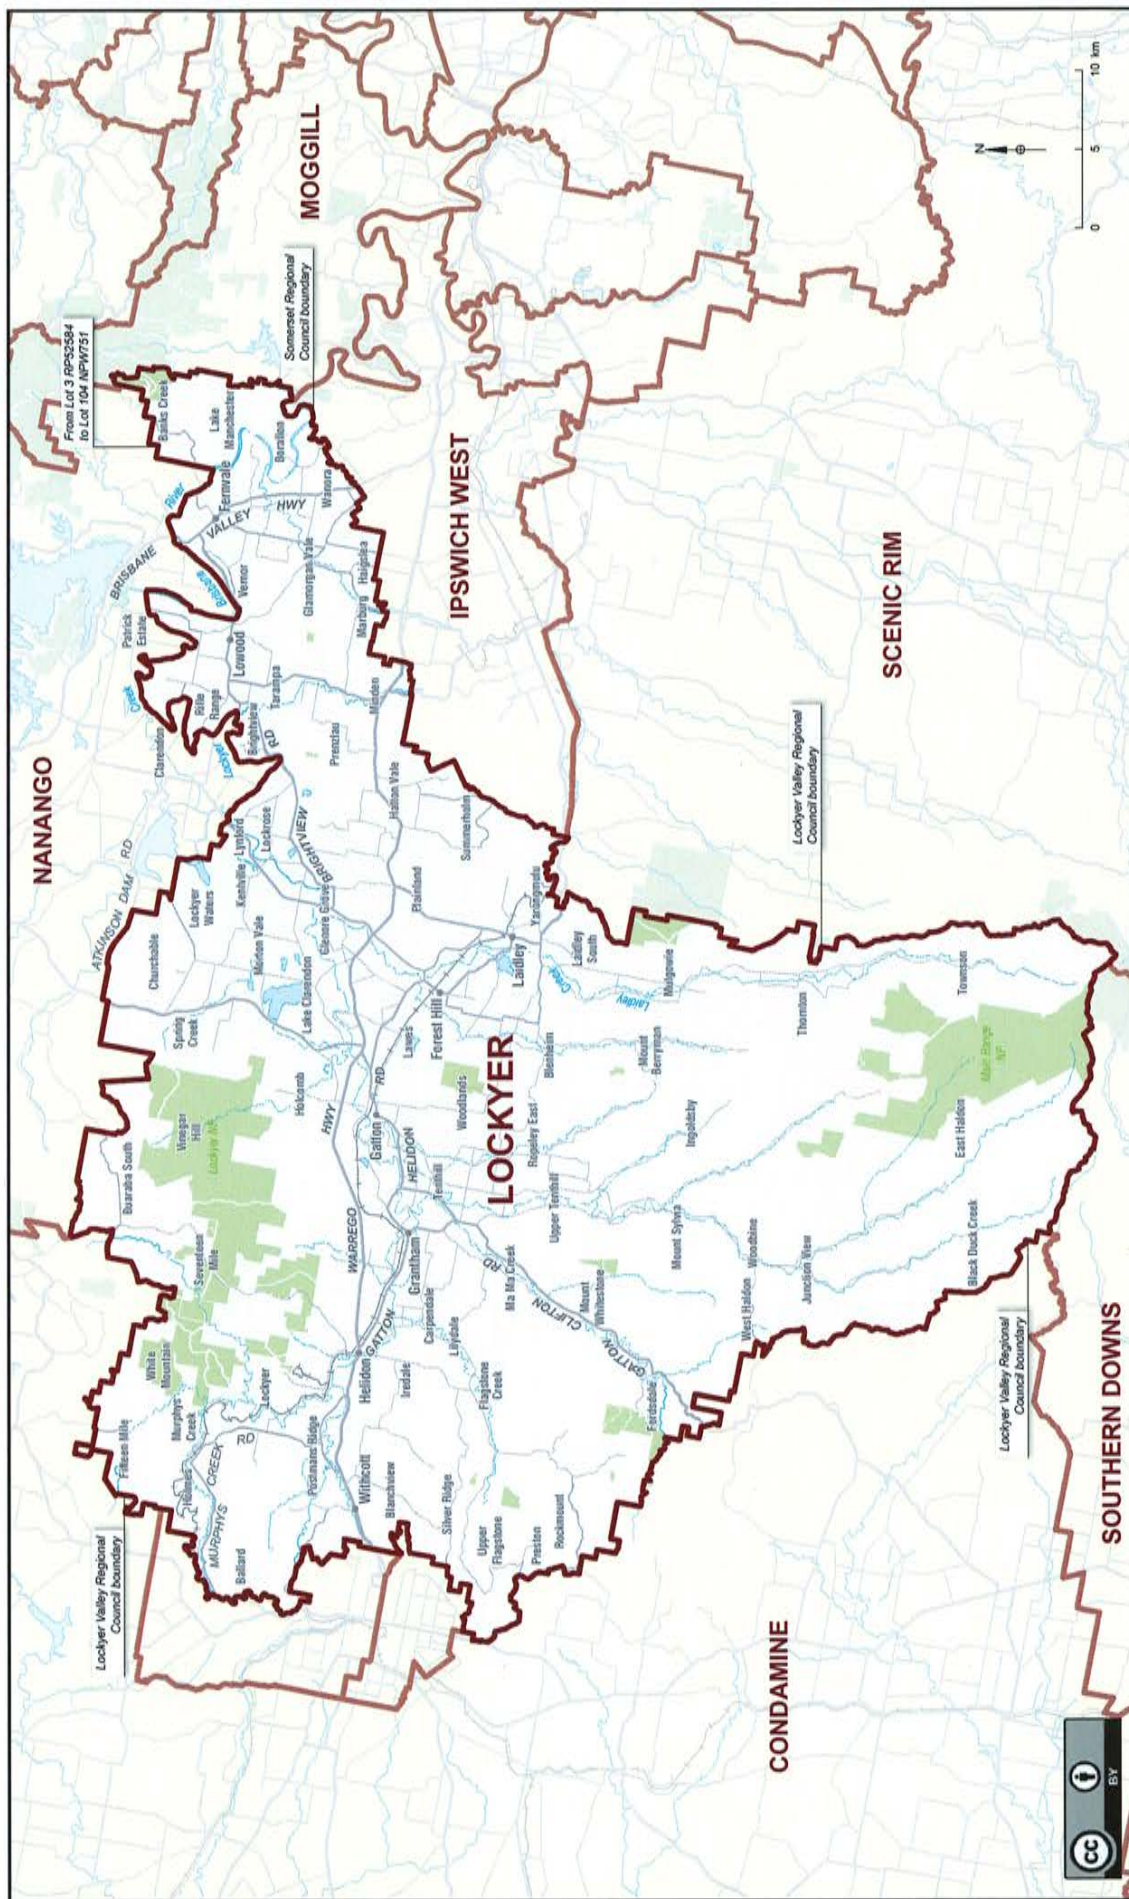

Queensland Electoral Boundaries 2017

© Electoral Commission Queensland 2017. © The State of Queensland (Department of Natural Resources and Mines) 2015.

Map drawn by Spatial Vision

Queensland Electoral Boundaries 2017

Queensland Electoral Boundaries 2017

Electoral Commission Queensland 2017. © The State of Queensland (Department of Natural Resources and Mines) 2015. Map drawn by Spatial Vision

Queensland Electoral Boundaries 2017

Map drawn by Spatial Vision  
© Electoral Commission Queensland 2017. © The State of Queensland (Department of Natural Resources and Mines) 2015.

Queensland Electoral Boundaries 2017

Queensland Electoral Boundaries 2017

Map drawn by Spatial Vision

Queensland Electoral Boundaries 2017

© Electoral Commission Queensland 2017. © The State of Queensland (Department of Natural Resources and Mines) 2015.

Map drawn by Spatial Vision