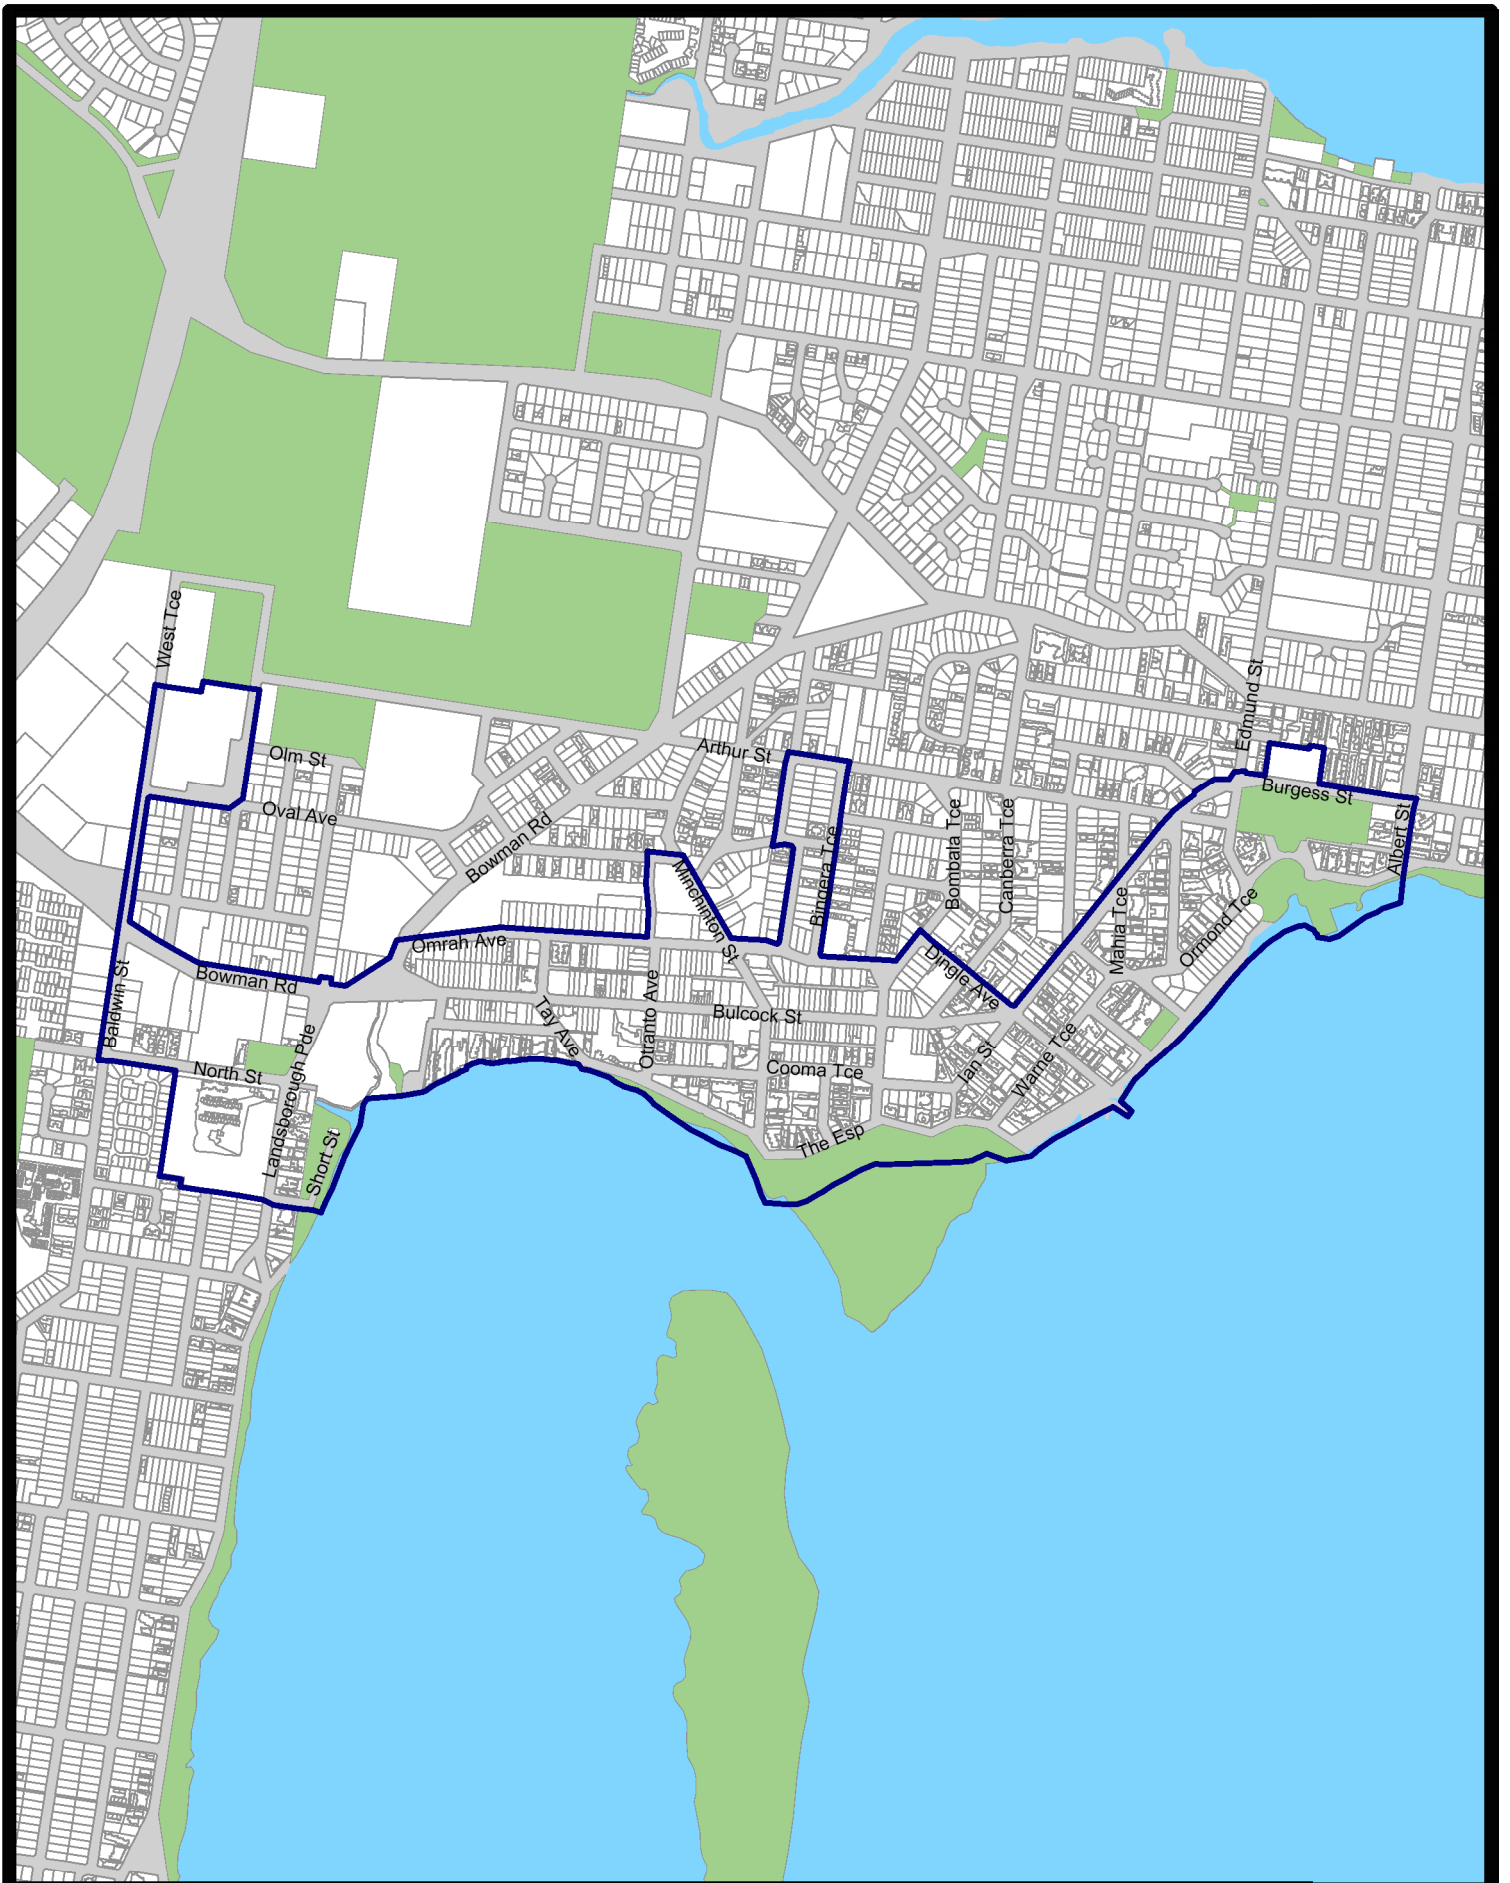

- LEGEND:
-  Boundary of safe night precinct
 -  Waterway
 -  Parks and reserves
 -  Property boundaries
 -  Road casements

MAROOCHYDORE

SCALE:

Scale: 1:11,980

LEGEND:

- Boundary of safe night precinct
- Waterway
- Parks and reserves
- Property boundaries
- Road casements

MOOLOOLABA

- LEGEND:
-  Boundary of safe night precinct
 -  Waterway
 -  Parks and reserves
 -  Property boundaries
 -  Road casements

CALOUNDRA