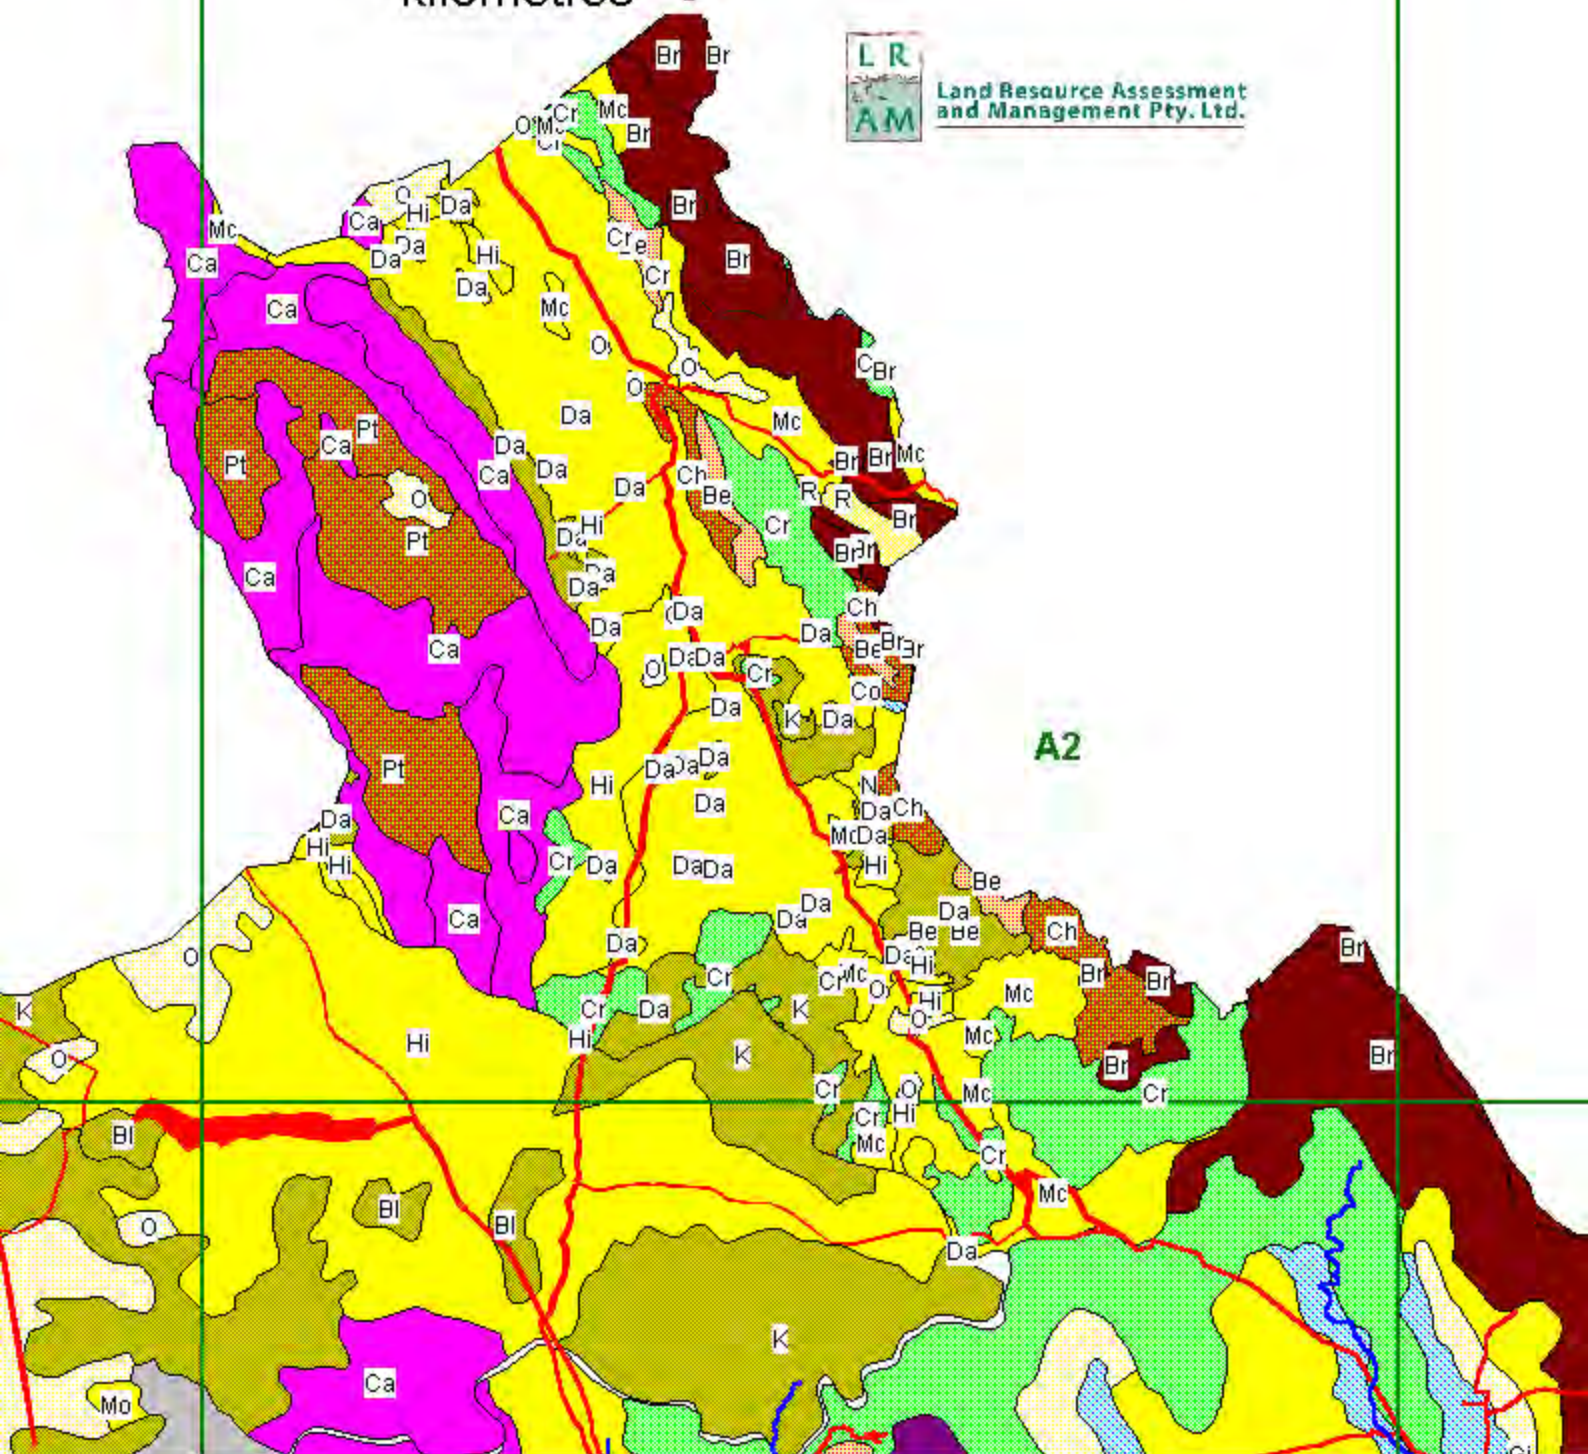

Land Resource Assessment  
and Management Pty. Ltd.

Land Resource Assessment  
and Management Pty. Ltd.

Land Resource Assessment  
and Management Pty. Ltd.

LR  
22  
AM

Land Resource Assessment  
and Management Pty. Ltd.

**B2**

**Coppabella**

**Moranbah**

Land Resource Assessment  
and Management Pty. Ltd.

**Moranbah**

**Peak Downs**

**C1**

**C2**