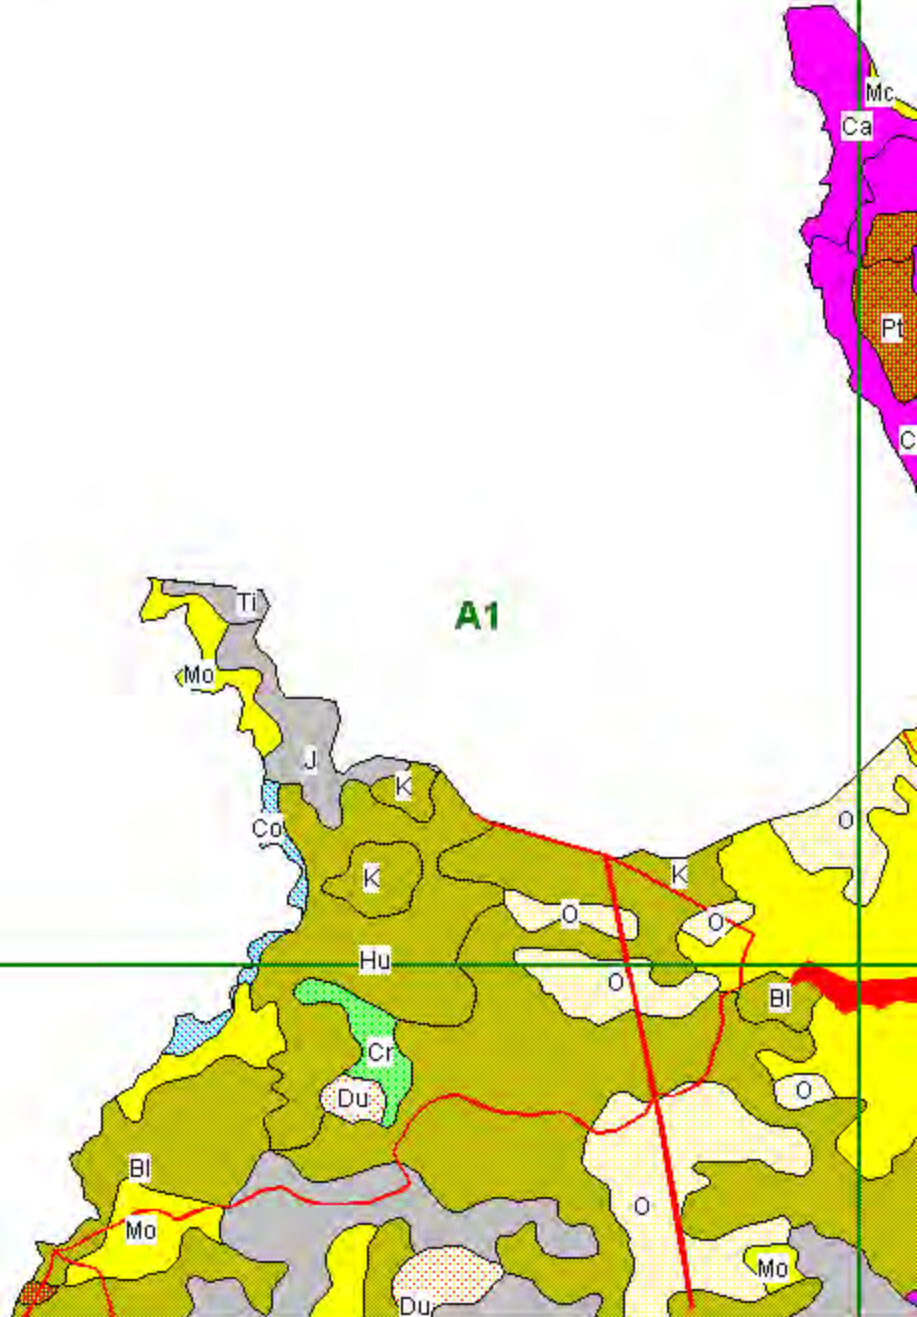

Land Resource Assessment  
and Management Pty. Ltd.

Land Resource Assessment  
and Management Pty. Ltd.

Land Resource Assessment  
and Management Pty. Ltd.

LR  
22  
AM

Land Resource Assessment  
and Management Pty. Ltd.

**B2**

**Coppabella**

**Moranbah**

Land Resource Assessment  
and Management Pty. Ltd.

**Moranbah**

**Peak Downs**

**C1**

**C2**