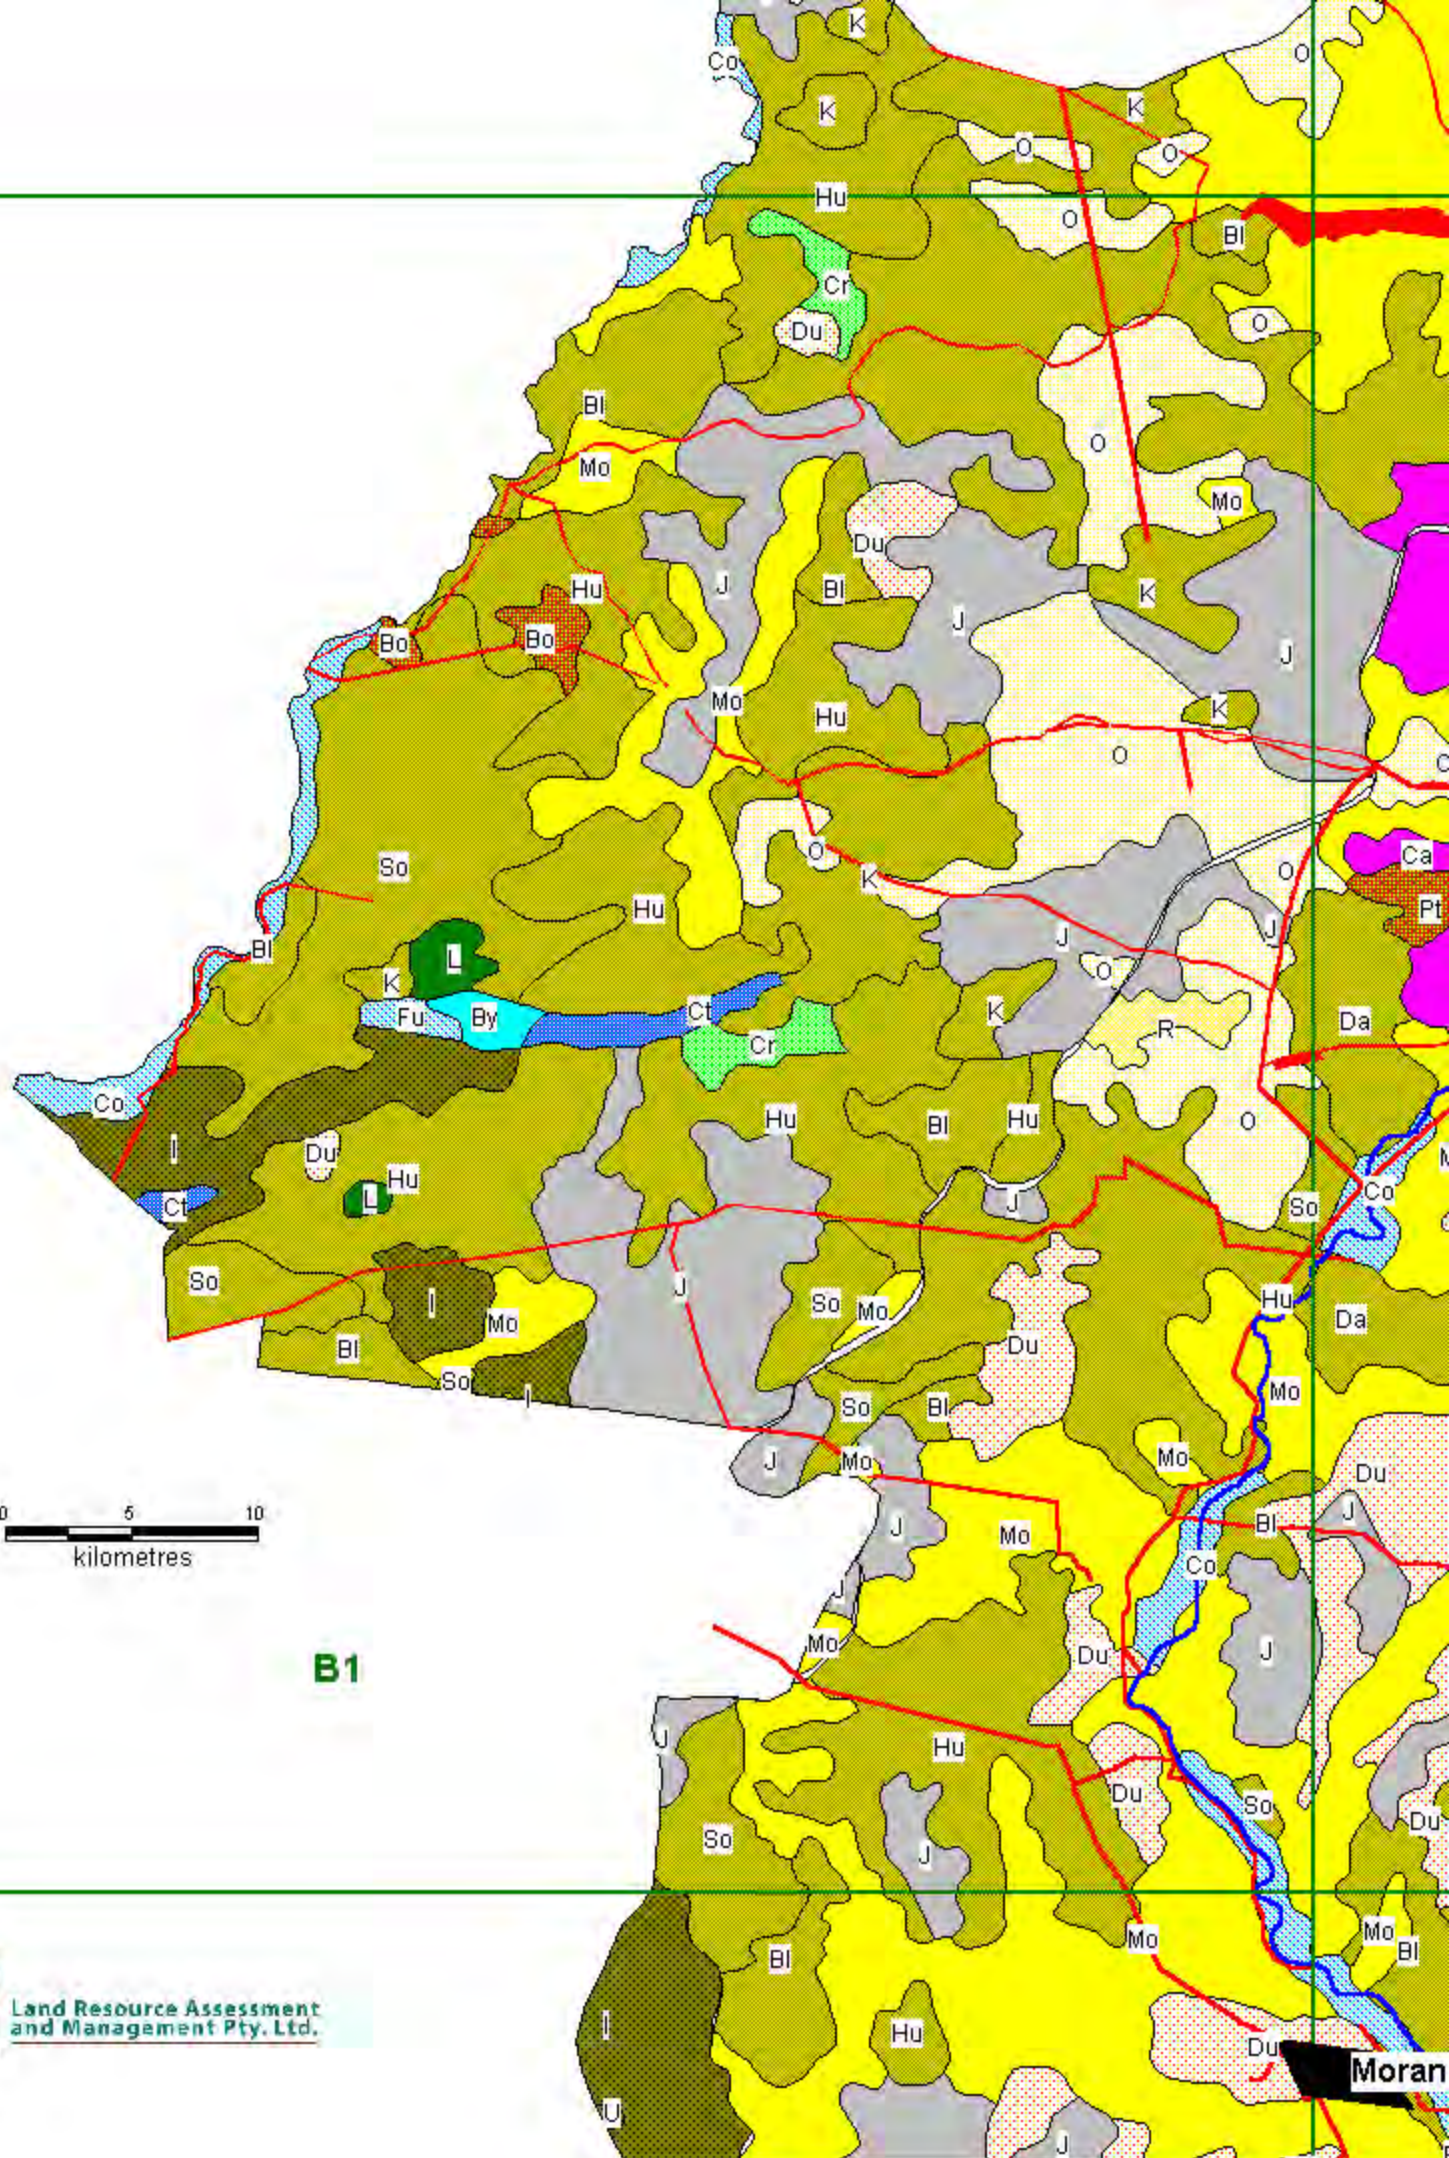

Land Resource Assessment  
and Management Pty. Ltd.

Land Resource Assessment  
and Management Pty. Ltd.

Land Resource Assessment  
and Management Pty. Ltd.

LR  
22  
AM

Land Resource Assessment  
and Management Pty. Ltd.

**B2**

**Coppabella**

**Moranbah**

Land Resource Assessment  
and Management Pty. Ltd.

**Moranbah**

**Peak Downs**

**C1**

**C2**