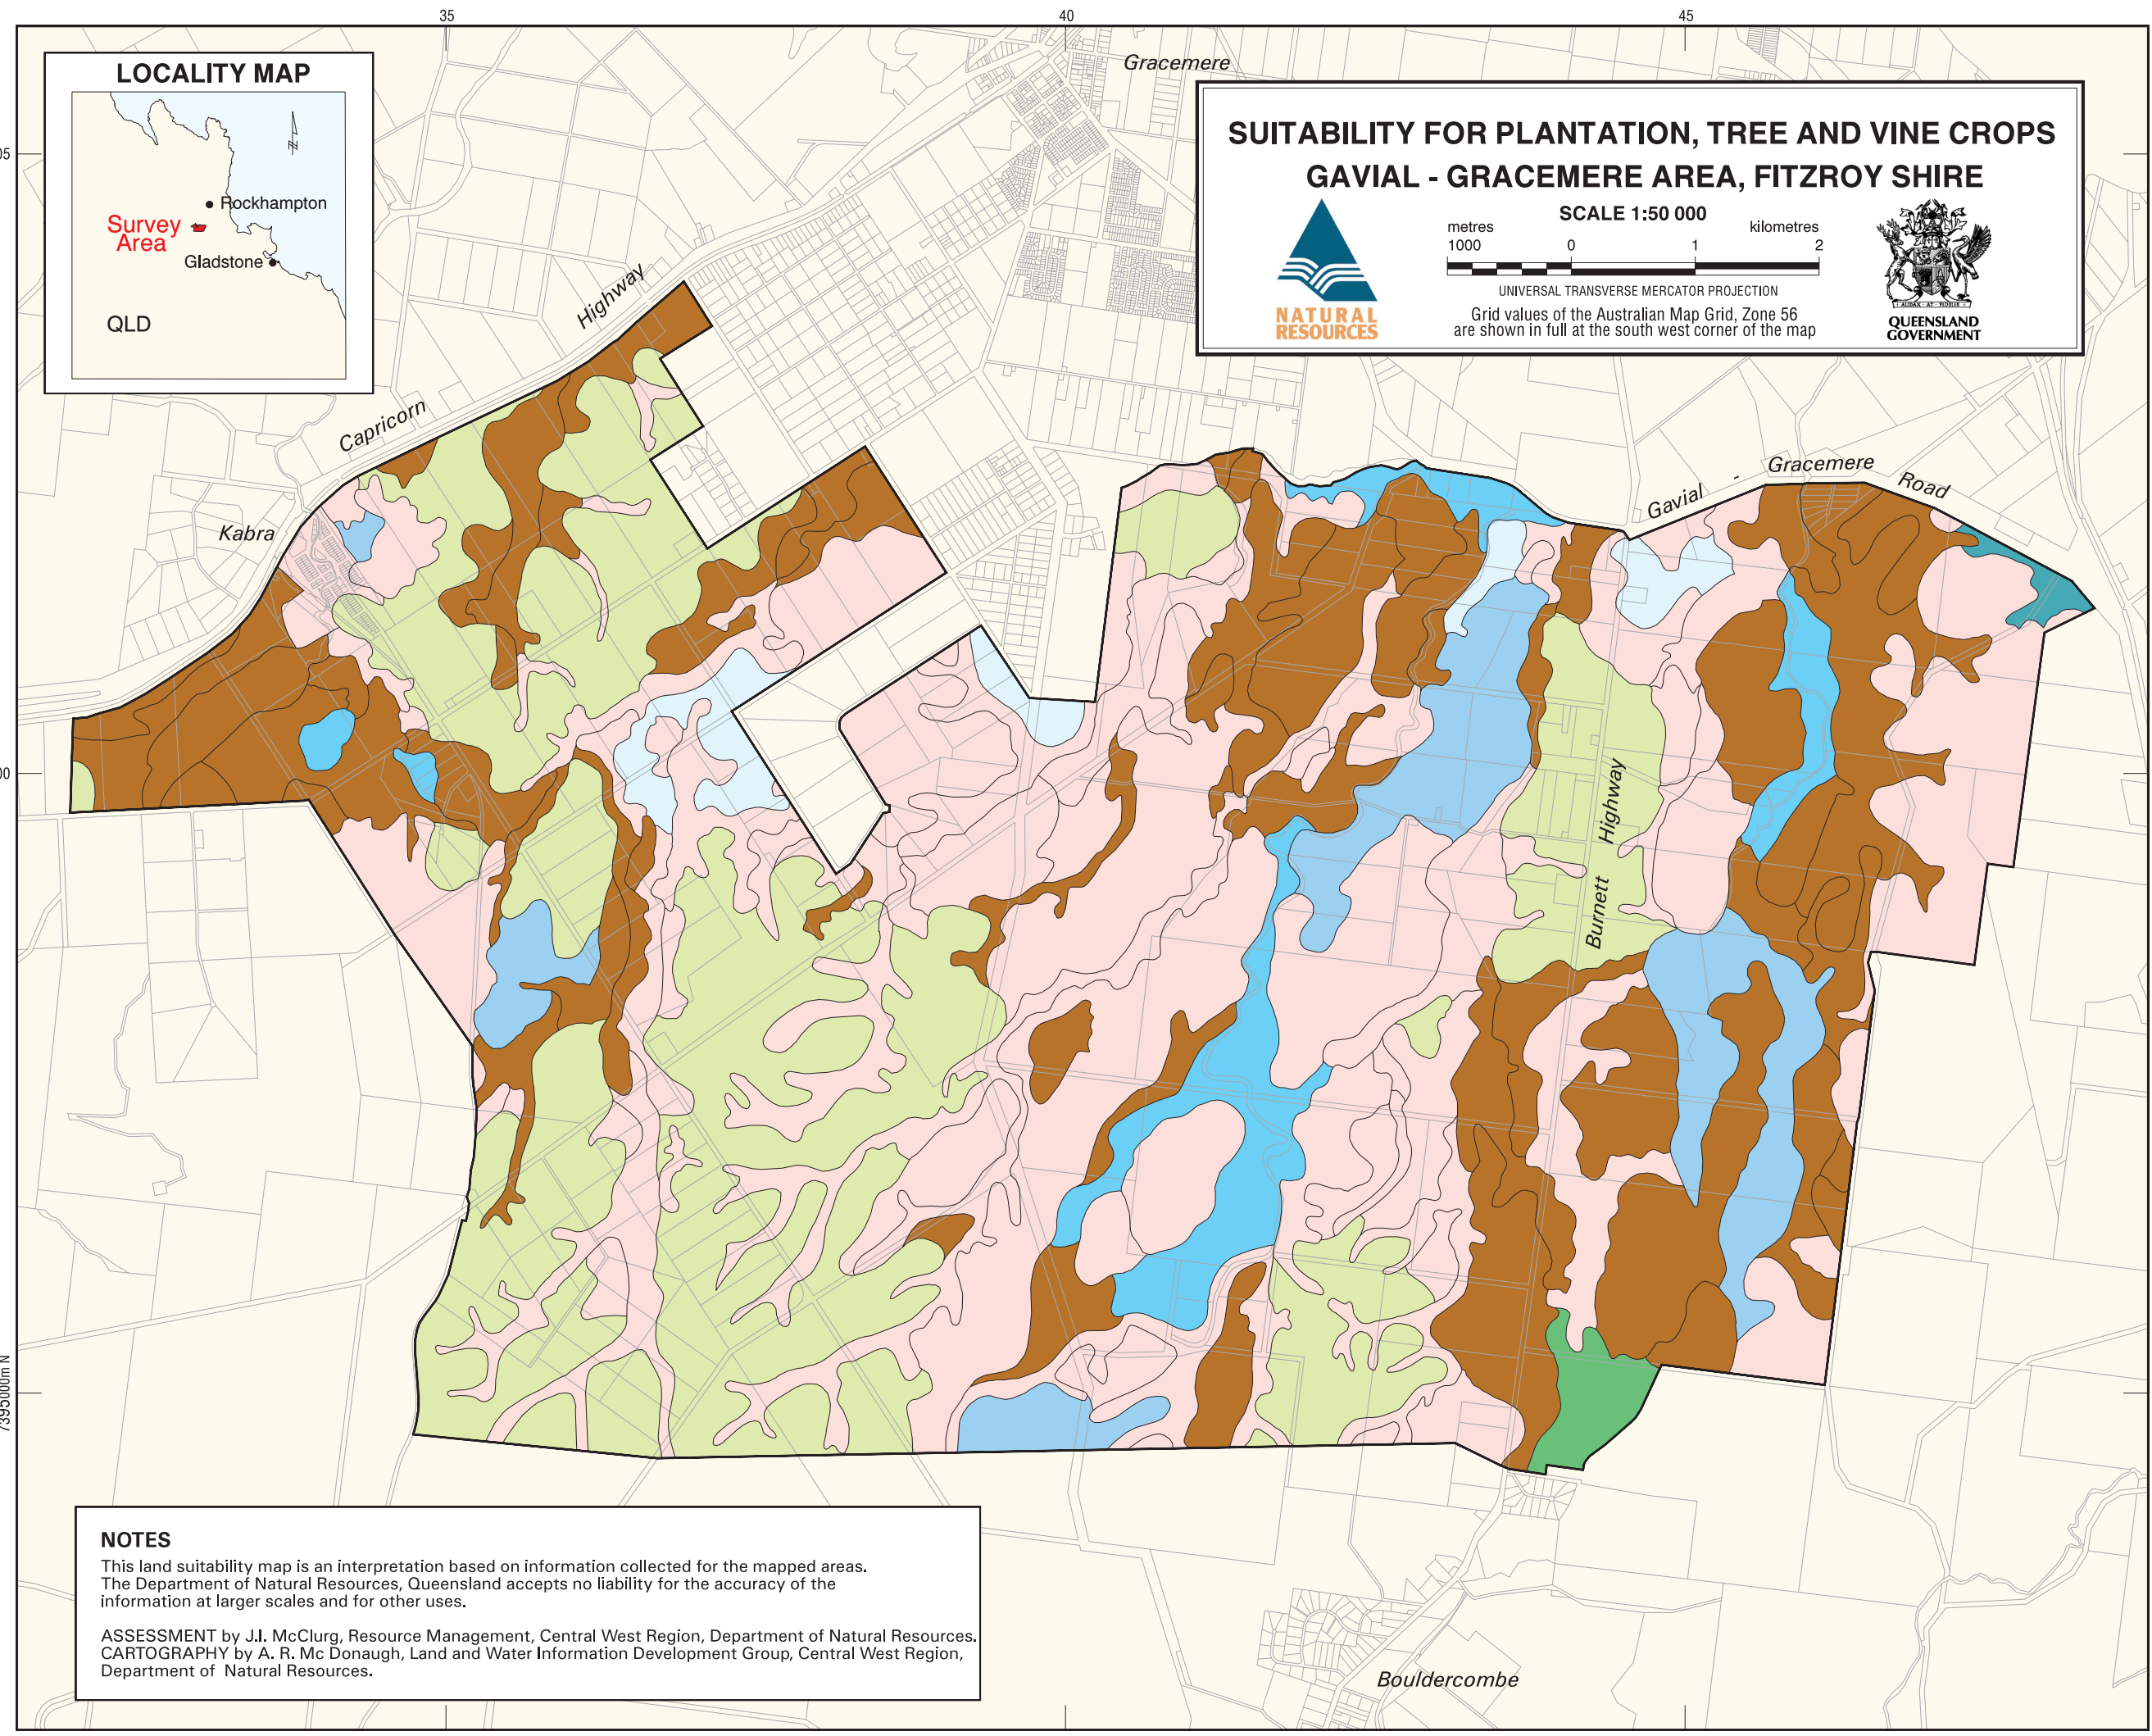

**SUITABILITY FOR PLANTATION, TREE AND VINE CROPS
GAVIAL - GRACEMERE AREA, FITZROY SHIRE**

NATURAL RESOURCES

SCALE 1:50 000

metres 1000 0 1 2 kilometres

UNIVERSAL TRANSVERSE MERCATOR PROJECTION
Grid values of the Australian Map Grid, Zone 56 are shown in full at the south west corner of the map

QUEENSLAND GOVERNMENT

REFERENCE

Code	Class	Land Suitability
	Class 2	Land with minor limitations suitable for fig, persimmon, citrus, grape, stonefruit, custard apple, papaw, lychee, macadamia, carambola, passionfruit and pineapple
	Class 2	Land with minor limitations suitable for fig, persimmon, citrus, grape, stonefruit, custard apple, papaw, lychee, carambola and passionfruit
	Class 3	Land with moderate limitations suitable for fig, persimmon, citrus, grape, stonefruit, custard apple, papaw, lychee, macadamia, carambola, passionfruit and pineapple
	Class 3	Land with moderate limitations suitable for fig, persimmon, citrus, grape, stonefruit, custard apple, papaw, lychee, carambola and passionfruit
	Class 3	Land with moderate limitations suitable for fig, persimmon, citrus, stonefruit, lychee, carambola and passionfruit
	Class 3	Land with moderate limitations suitable for grape, passionfruit and pineapple
	Class 4	Land with severe limitations marginal for fig, persimmon, citrus, stonefruit, lychee, macadamia, carambola, passionfruit and pineapple
	Class 5	Land unsuitable for plantation, tree and vine crops

NOTES

This land suitability map is an interpretation based on information collected for the mapped areas. The Department of Natural Resources, Queensland accepts no liability for the accuracy of the information at larger scales and for other uses.

ASSESSMENT by J.I. McClurg, Resource Management, Central West Region, Department of Natural Resources.
CARTOGRAPHY by A. R. Mc Donough, Land and Water Information Development Group, Central West Region, Department of Natural Resources.

r11/nrcurpro/gracemere/maps/tree.html