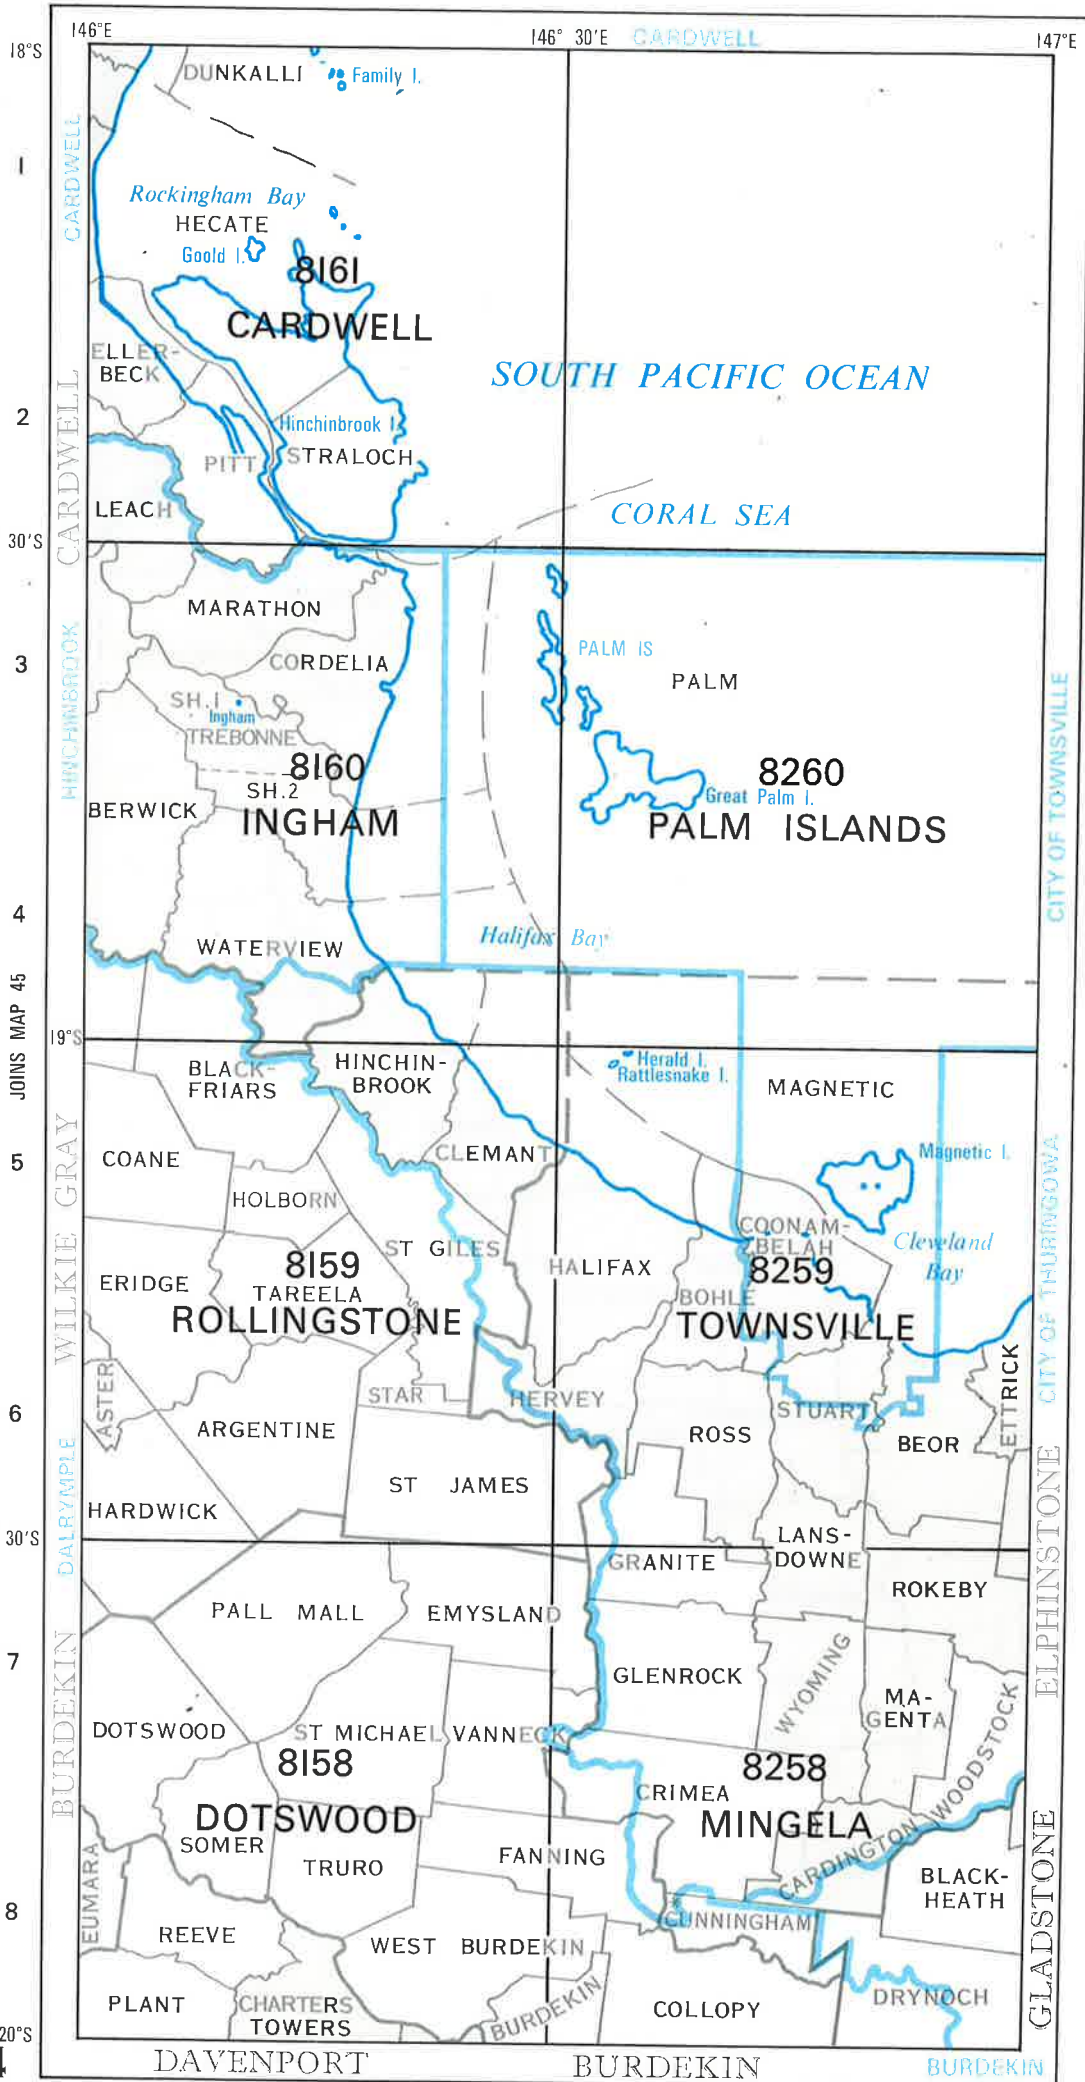

6

7

8

22°S

JOINS MAP 59

DUNTON

DOUGLAS

CUMBERLAND

GRIFFITH DALRYMPLE

WOURA

TAMBOURA UANDA

ENDYMION ARAMAC

144°E CHUDLEIGH FLINDERS WONGALEE DALRYMPLE PHILP 145°E

WINTON FLINDERS TOWERHILL

JOINS MAP 40

MAP 43