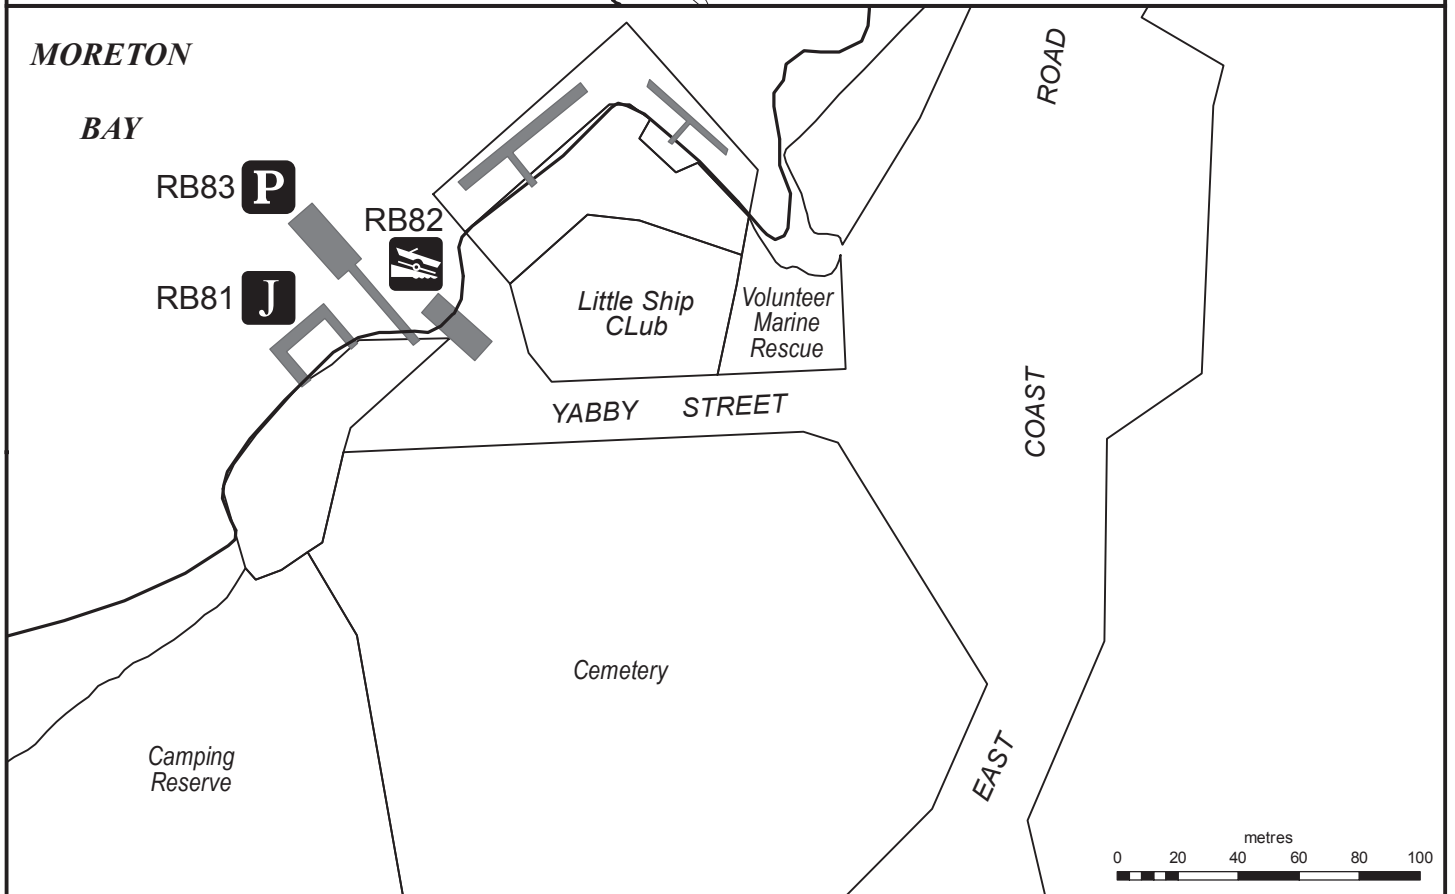

Public boat ramp

Public jetty

Public pontoon

DUNWICH (Yabby Street)

© The State of Queensland
(Department of Transport and Main Roads) 2013

To view a copy of the licence, visit
<http://creativecommons.org/licenses/by-nc-nd/3.0/au>