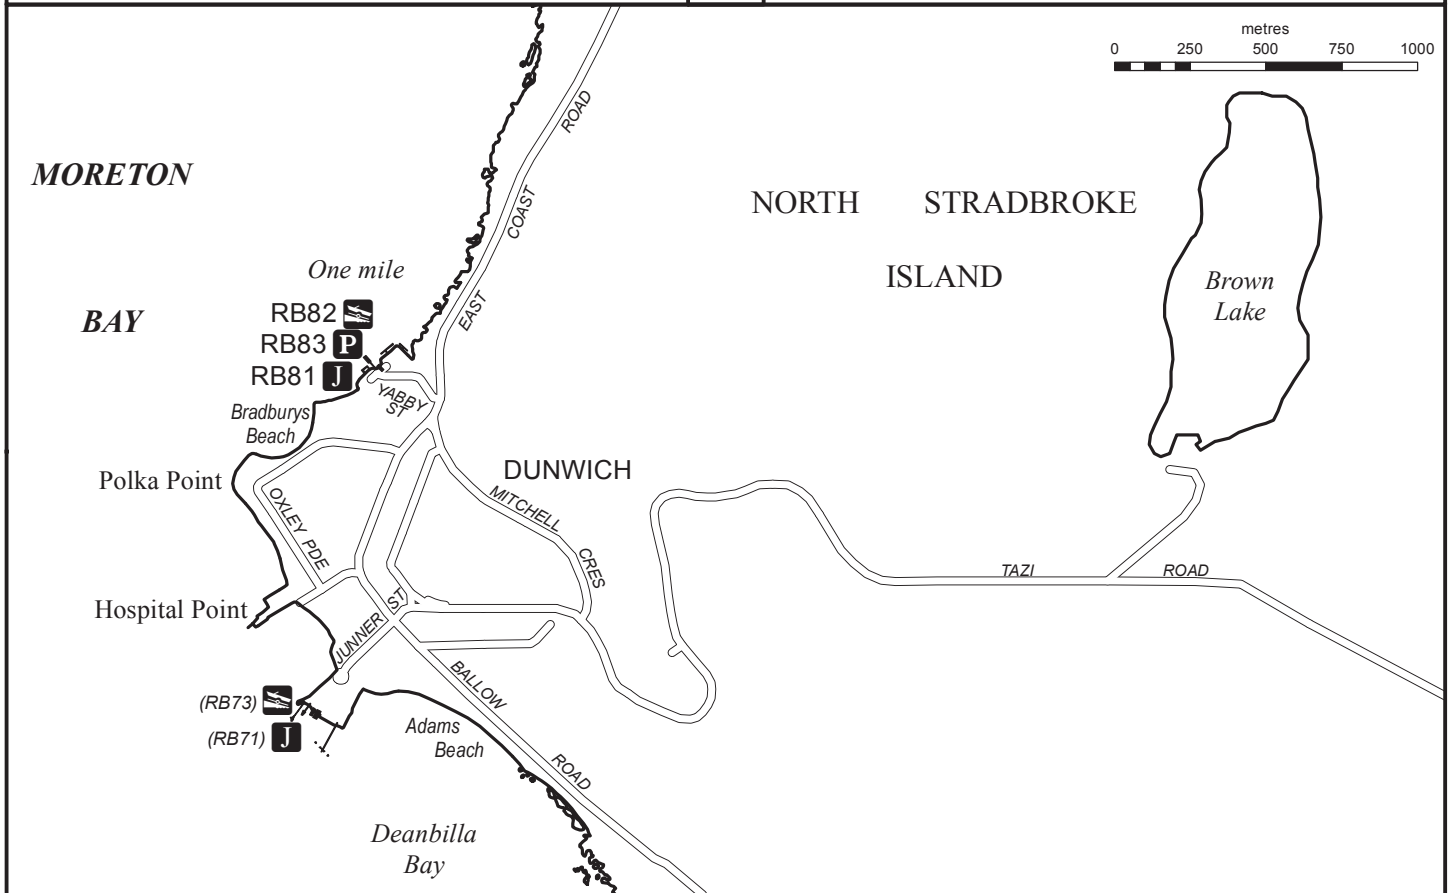

Public boat ramp

Public jetty

Public pontoon

DUNWICH (Yabby Street)

© The State of Queensland
(Department of Transport and Main Roads) 2013

To view a copy of the licence, visit
<http://creativecommons.org/licenses/by-nc-nd/3.0/au>