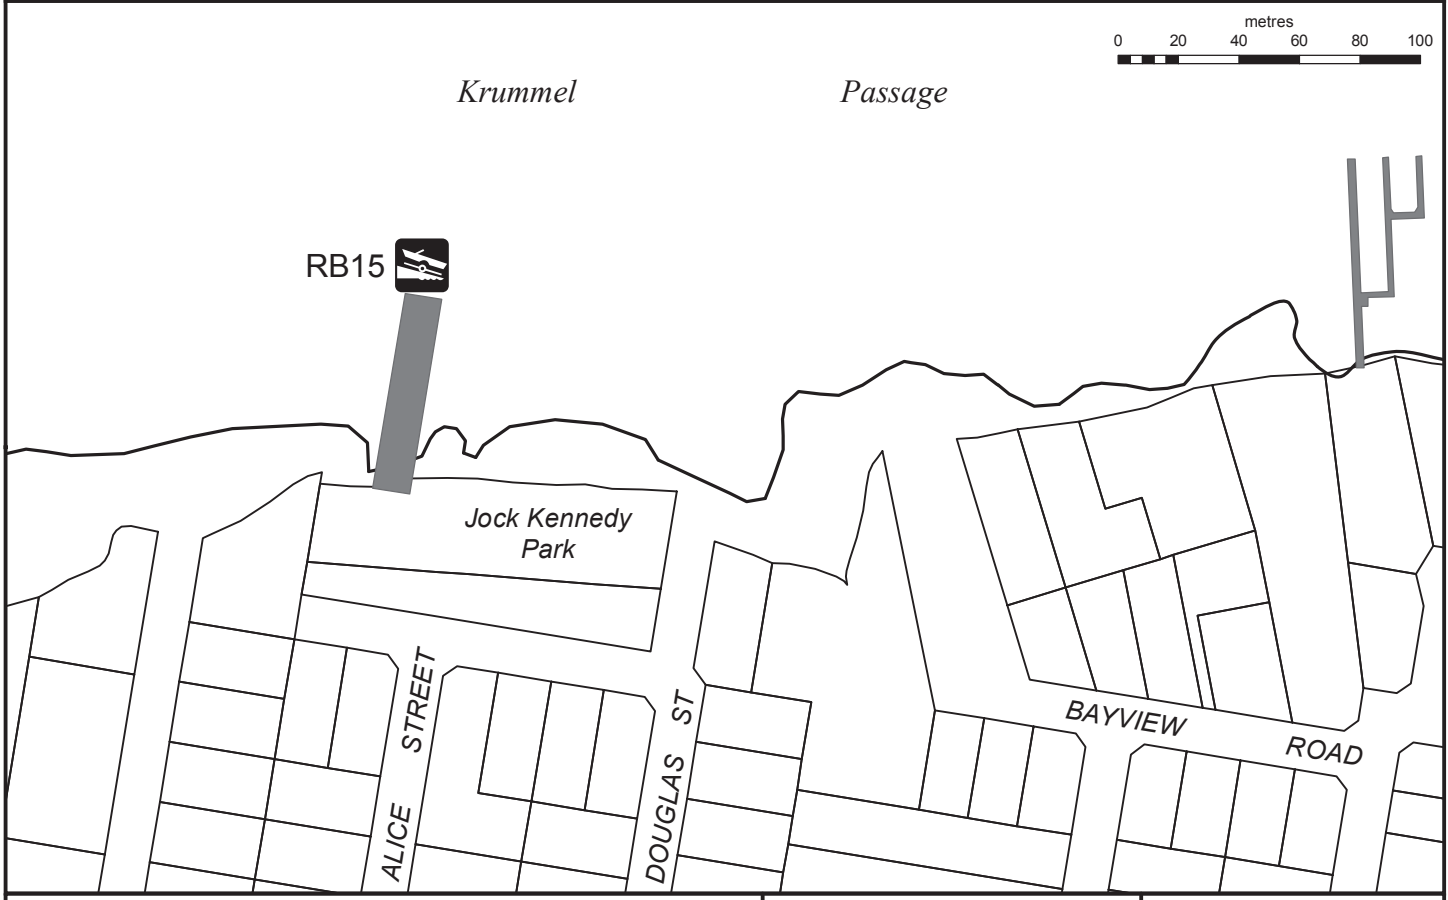

Public boat ramp

# RUSSELL ISLAND (Alice Street)

© The State of Queensland  
(Department of Transport and Main Roads) 2013

To view a copy of the licence, visit  
<http://creativecommons.org/licenses/by-nc-nd/3.0/au>

Prepared 29 November 2013  
Infrastructure Management and Delivery Division