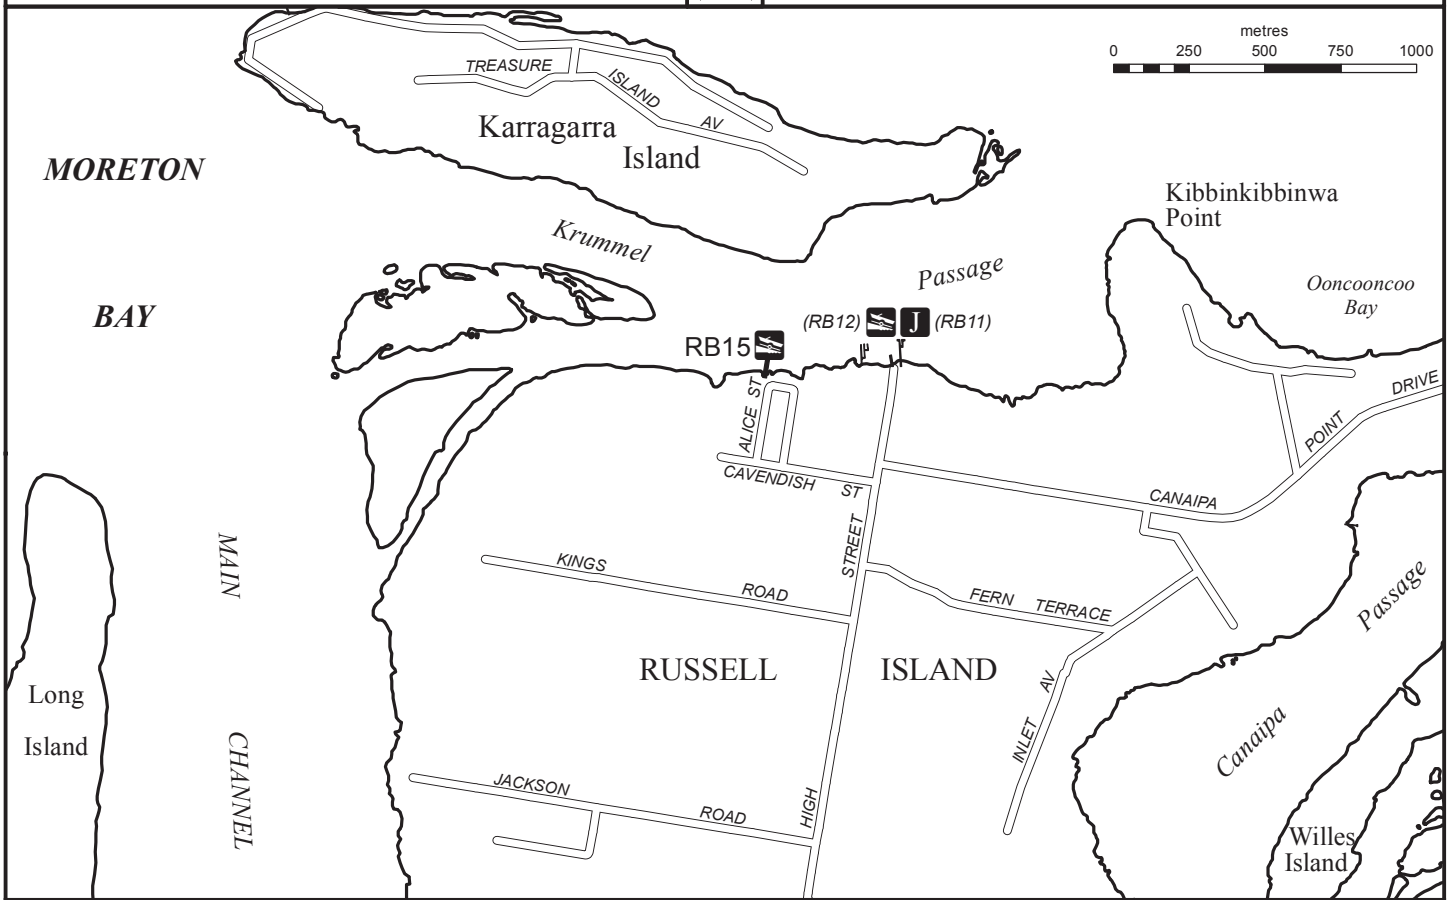

Public boat ramp

# RUSSELL ISLAND (Alice Street)

© The State of Queensland  
(Department of Transport and Main Roads) 2013

To view a copy of the licence, visit  
<http://creativecommons.org/licenses/by-nc-nd/3.0/au>

Prepared 29 November 2013  
Infrastructure Management and Delivery Division