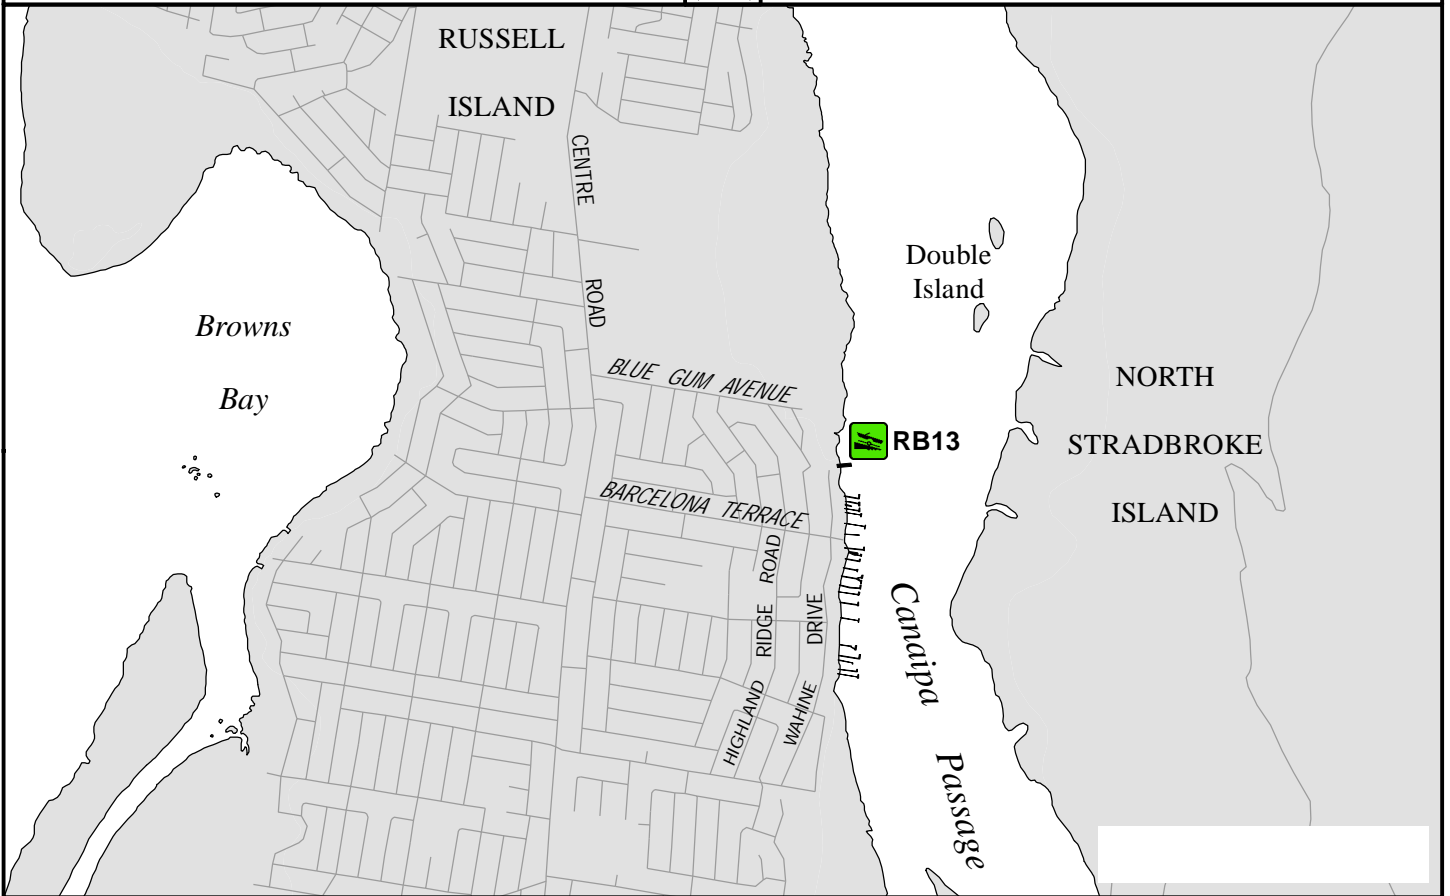

Public boat ramp

RUSSELL ISLAND (Wahine Drive)

ACKNOWLEDGEMENTS
 Imagery TMR 2022, Cadastre DoR 2023,
 Roads © Precisely Software Pty Ltd, 2023

© The State of Queensland
 Transport and Main Roads 2023

Prepared 17 July 2023
Maritime Safety Queensland
 Spatial Services