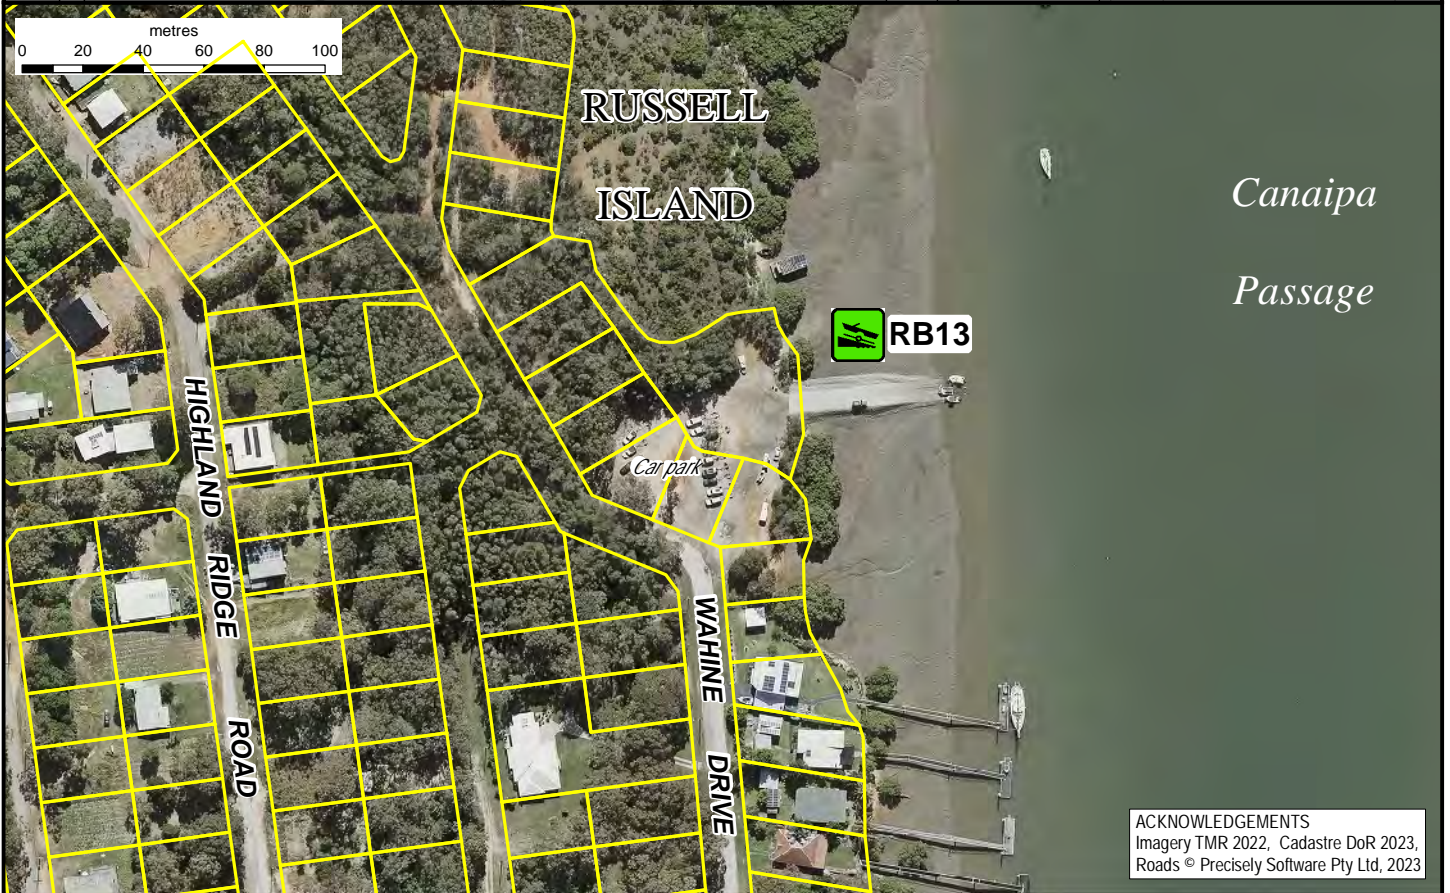

Public boat ramp

RUSSELL ISLAND (Wahine Drive)

ACKNOWLEDGEMENTS
 Imagery TMR 2022, Cadastre DoR 2023,
 Roads © Precisely Software Pty Ltd, 2023

© The State of Queensland
 Transport and Main Roads 2023

Prepared 17 July 2023
Maritime Safety Queensland
 Spatial Services